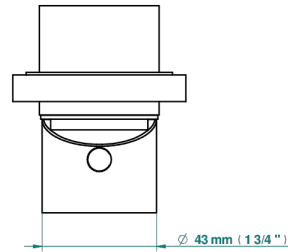

ZOOM.12

U4L-6540RB

Trim only for wall mixer on rosette

THG®
PARIS

Compatible with

6540A
6540A/W

6540A/US