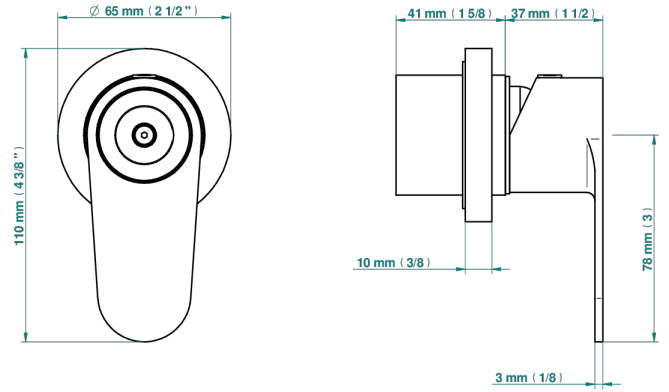

ZOOM.12

U4L-6540RB

Trim only for wall mixer on rosette

THG®
PARIS

Compatible with

6540A
6540A/W

6540A/US