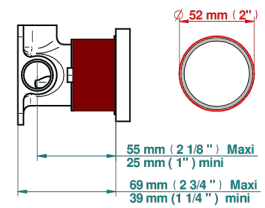

Tube

83240

31/01/2024

CHARACTERISTIC

- Zoom.12
- Trim only for wall mixer on rosette

RELATED SKU'S

- Ref. G00-6540A/US Built-in part for wall mounted flush fit shower mixer 2 inlets 1/2" -1 outlet 1/2" -US model

AVAILABLE FINITIONS

Black ceram - D30
Blush PVD - H62
Brass color PVD - H49
Brown bronze color PVD - F33
Chrome polished - A02
Gold color PVD - H52

Gold mat - F07
Gold polished - F01
Graphite PVD - H64
Light coated bronze - D01
Matt Umber PVD - H67
Matt blush PVD - H60

Matt brass color PVD - H50
Matt brown bronze color PVD - F34
Matt gold color PVD - H53
Matt graphite PVD - H65
Matt nickel (American satin) - C01
Matt nickel color PVD - H56

Nickel color PVD - H55
Nickel polished - B01
Soft gold - F30
Soft matt gold - F31
Umber PVD - H66