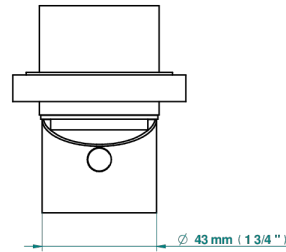

ZOOM.12

U4L-6540RB

Trim only for wall mixer on rosette

THG®
PARIS

Compatible with

6540A
6540A/W

6540A/US