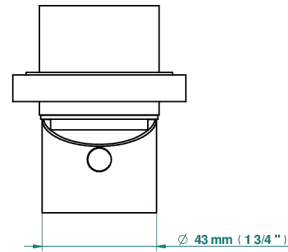

ZOOM.12

U4L-6540RB

Trim only for wall mixer on rosette

Compatible with