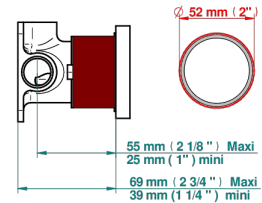

Tube

83240

31/01/2024

CHARACTERISTIC

- Zoom.12
- Trim only for wall mixer on rosette

RELATED SKU'S

- Ref. G00-6540A Rough parts for wall mounted flush fit shower mixer 2 x 1/2" inlets 1 x 1/2" outlet

AVAILABLE FINITIONS

Black ceram - D30
Blush PVD - H62
Brass color PVD - H49
Brown bronze color PVD - F33
Gold color PVD - H52
Graphite PVD - H64

Lacquered light bronze - D01
Matt Umber PVD - H67
Matt blush PVD - H60
Matt brass color PVD - H50
Matt brown bronze color PVD - F34
Matt gold - F07

Matt gold color PVD - H53
Matt graphite PVD - H65
Matt nickel (color finish) - C01
Matt nickel color PVD - H56
Nickel color PVD - H55
Polished chrome (color finish) - A02

Polished gold (color finish) - F01
Polished nickel - B01
Soft gold - F30
Soft matt gold - F31
Umber PVD - H66