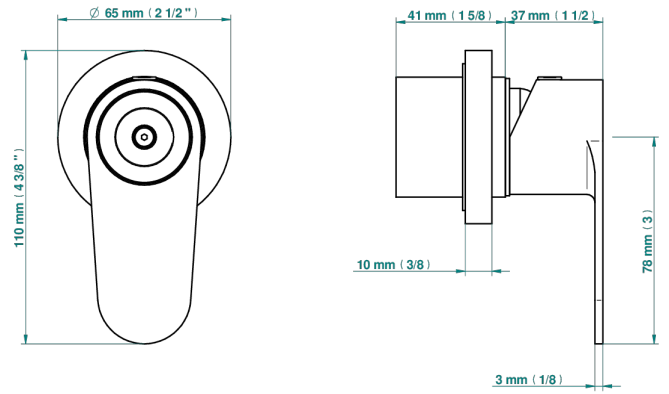

ZOOM.12

U4L-6540RB

Trim only for wall mixer on rosette

Compatible with

Tube

83240

31/01/2024

CHARACTERISTIC

- Zoom.12
- Trim only for wall mixer on rosette

RELATED SKU'S

- Ref. G00-6540A Rough parts for wall mounted flush fit shower mixer 2 x 1/2" inlets 1 x 1/2" outlet

AVAILABLE FINITIONS

Black ceram - D30
Blush PVD - H62
Brass color PVD - H49
Brown bronze color PVD - F33
Gold color PVD - H52
Graphite PVD - H64

Lacquered light bronze - D01
Matt Umber PVD - H67
Matt blush PVD - H60
Matt brass color PVD - H50
Matt brown bronze color PVD - F34
Matt gold - F07

Matt gold color PVD - H53
Matt graphite PVD - H65
Matt nickel (color finish) - C01
Matt nickel color PVD - H56
Nickel color PVD - H55
Polished chrome (color finish) - A02

Polished gold (color finish) - F01
Polished nickel - B01
Soft gold - F30
Soft matt gold - F31
Umber PVD - H66