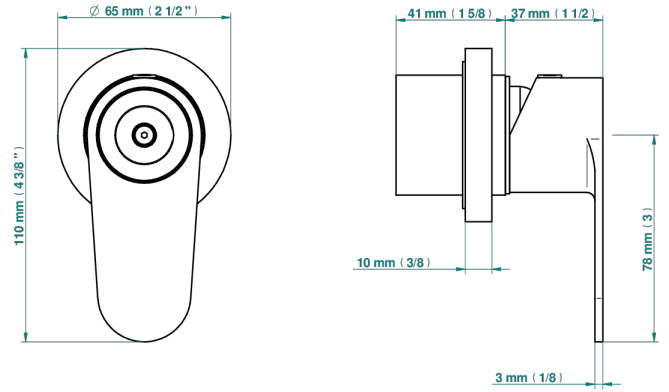

ZOOM.7

U4K-6540RB

Trim only for wall mixer on rosette

THG
PARIS

Compatible with

6540A
6540A/W

6540A/US