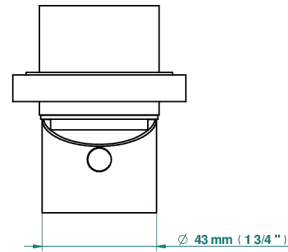

ZOOM.7

U4K-6540RB

Trim only for wall mixer on rosette

THG
PARIS

Compatible with

6540A
6540A/W

6540A/US