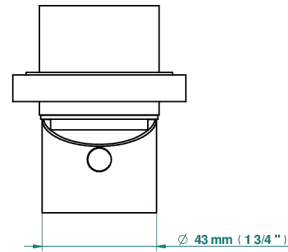

ZOOM.7

U4K-6540RB

Trim only for wall mixer on rosette

Compatible with