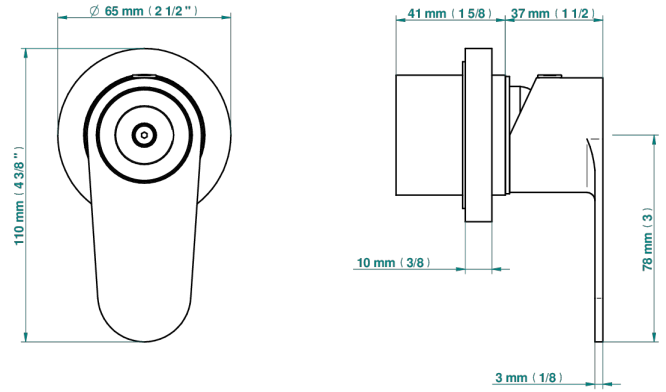

ZOOM.7

U4K-6540RB

Trim only for wall mixer on rosette

Compatible with

Tube

83240

31/01/2024

CHARACTERISTIC

- Zoom.7
- Trim only for wall mixer on rosette

RELATED SKU'S

- Ref. G00-6540A/US Built-in part for wall mounted flush fit shower mixer 2 inlets 1/2" -1 outlet 1/2" -US model

AVAILABLE FINITIONS

Black ceram - D30
Blush PVD - H62
Brass color PVD - H49
Brown bronze color PVD - F33
Chrome polished - A02
Gold color PVD - H52

Gold mat - F07
Gold polished - F01
Graphite PVD - H64
Light coated bronze - D01
Matt Umber PVD - H67
Matt blush PVD - H60

Matt brass color PVD - H50
Matt brown bronze color PVD - F34
Matt gold color PVD - H53
Matt graphite PVD - H65
Matt nickel (American satin) - C01
Matt nickel color PVD - H56

Nickel color PVD - H55
Nickel polished - B01
Soft gold - F30
Soft matt gold - F31
Umber PVD - H66