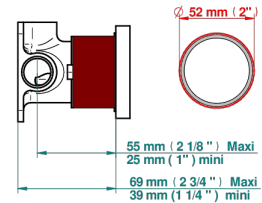

Tube

83240

31/01/2024

CHARACTERISTIC

- Zoom.7
- Trim only for wall mixer on rosette

RELATED SKU'S

- Ref. G00-6540A/US Built-in part for wall mounted flush fit shower mixer 2 inlets 1/2" -1 outlet 1/2" -US model

AVAILABLE FINITIONS

Black ceram - D30
Blush PVD - H62
Brass color PVD - H49
Brown bronze color PVD - F33
Chrome polished - A02
Gold color PVD - H52

Gold mat - F07
Gold polished - F01
Graphite PVD - H64
Light coated bronze - D01
Matt Umber PVD - H67
Matt blush PVD - H60

Matt brass color PVD - H50
Matt brown bronze color PVD - F34
Matt gold color PVD - H53
Matt graphite PVD - H65
Matt nickel (American satin) - C01
Matt nickel color PVD - H56

Nickel color PVD - H55
Nickel polished - B01
Soft gold - F30
Soft matt gold - F31
Umber PVD - H66