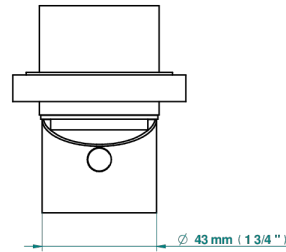

ZOOM.5

U4J-6540RB

Trim only for wall mixer on rosette

Compatible with

6540A
6540A/W

6540A/US