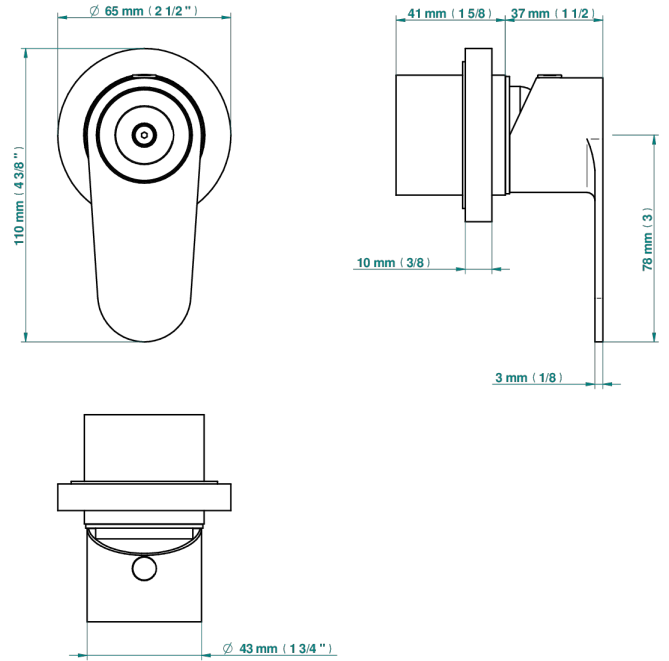

ZOOM.5

U4J-6540RB

Trim only for wall mixer on rosette

Compatible with