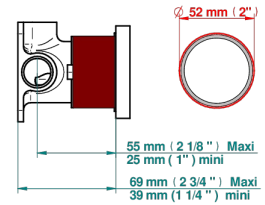

Tube

83240

31/01/2024

CHARACTERISTIC

- Zoom.5
- Trim only for wall mixer on rosette

RELATED SKU'S

- Ref. G00-6540A/US Built-in part for wall mounted flush fit shower mixer 2 inlets 1/2" -1 outlet 1/2" -US model

AVAILABLE FINITIONS

Black ceram - D30
Blush PVD - H62
Brass color PVD - H49
Brown bronze color PVD - F33
Chrome polished - A02
Gold color PVD - H52

Gold mat - F07
Gold polished - F01
Graphite PVD - H64
Light coated bronze - D01
Matt Umber PVD - H67
Matt blush PVD - H60

Matt brass color PVD - H50
Matt brown bronze color PVD - F34
Matt gold color PVD - H53
Matt graphite PVD - H65
Matt nickel (American satin) - C01
Matt nickel color PVD - H56

Nickel color PVD - H55
Nickel polished - B01
Soft gold - F30
Soft matt gold - F31
Umber PVD - H66