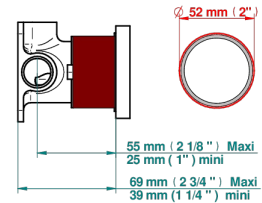

Tube

83240

31/01/2024

CHARACTERISTIC

- Zoom.5
- Trim only for wall mixer on rosette

RELATED SKU'S

- Ref. G00-6540A Rough parts for wall mounted flush fit shower mixer 2 x 1/2" inlets 1 x 1/2" outlet

AVAILABLE FINITIONS

Black ceram - D30
Blush PVD - H62
Brass color PVD - H49
Brown bronze color PVD - F33
Gold color PVD - H52
Graphite PVD - H64

Lacquered light bronze - D01
Matt Umber PVD - H67
Matt blush PVD - H60
Matt brass color PVD - H50
Matt brown bronze color PVD - F34
Matt gold - F07

Matt gold color PVD - H53
Matt graphite PVD - H65
Matt nickel (color finish) - C01
Matt nickel color PVD - H56
Nickel color PVD - H55
Polished chrome (color finish) - A02

Polished gold (color finish) - F01
Polished nickel - B01
Soft gold - F30
Soft matt gold - F31
Umber PVD - H66