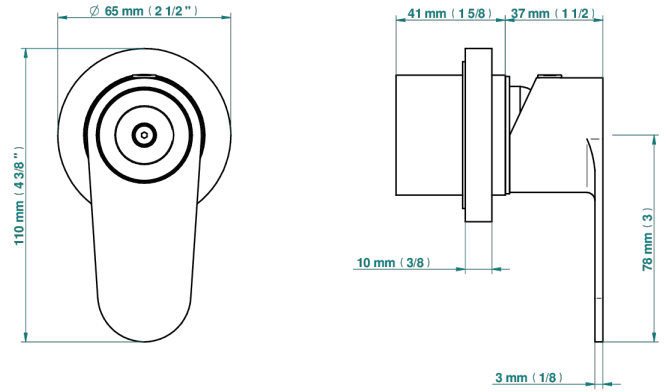

ZOOM.5

U4J-6540RB

Trim only for wall mixer on rosette

Compatible with

Tube

83240

31/01/2024

CHARACTERISTIC

- Zoom.5
- Trim only for wall mixer on rosette

RELATED SKU'S

- Ref. G00-6540A Rough parts for wall mounted flush fit shower mixer 2 x 1/2" inlets 1 x 1/2" outlet

AVAILABLE FINITIONS

Black ceram - D30
Blush PVD - H62
Brass color PVD - H49
Brown bronze color PVD - F33
Gold color PVD - H52
Graphite PVD - H64

Lacquered light bronze - D01
Matt Umber PVD - H67
Matt blush PVD - H60
Matt brass color PVD - H50
Matt brown bronze color PVD - F34
Matt gold - F07

Matt gold color PVD - H53
Matt graphite PVD - H65
Matt nickel (color finish) - C01
Matt nickel color PVD - H56
Nickel color PVD - H55
Polished chrome (color finish) - A02

Polished gold (color finish) - F01
Polished nickel - B01
Soft gold - F30
Soft matt gold - F31
Umber PVD - H66