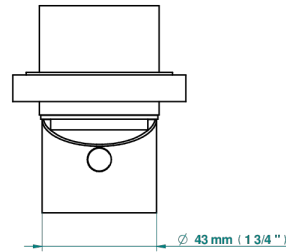

ZOOM.5

U4J-6540RB

Trim only for wall mixer on rosette

Compatible with