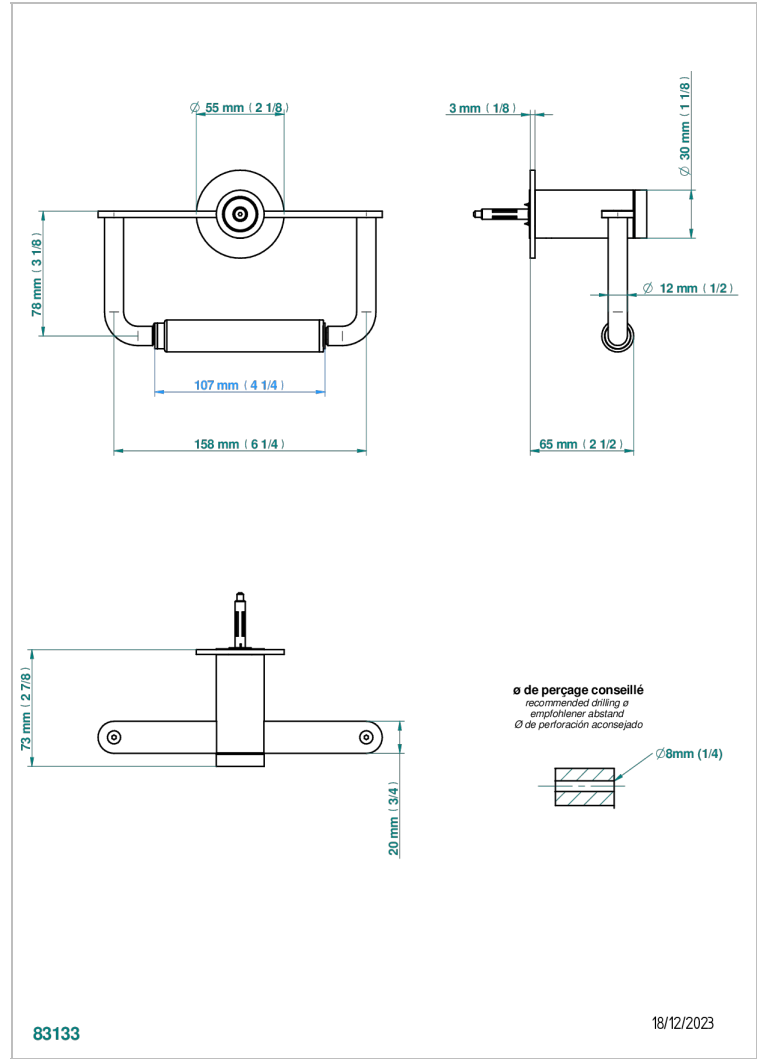

# ZOOM.5

U4J-538A

Toilet paper holder, single mount without cover

## CHARACTERISTIC

- Zoom.5
- Toilet paper holder, single mount without cover