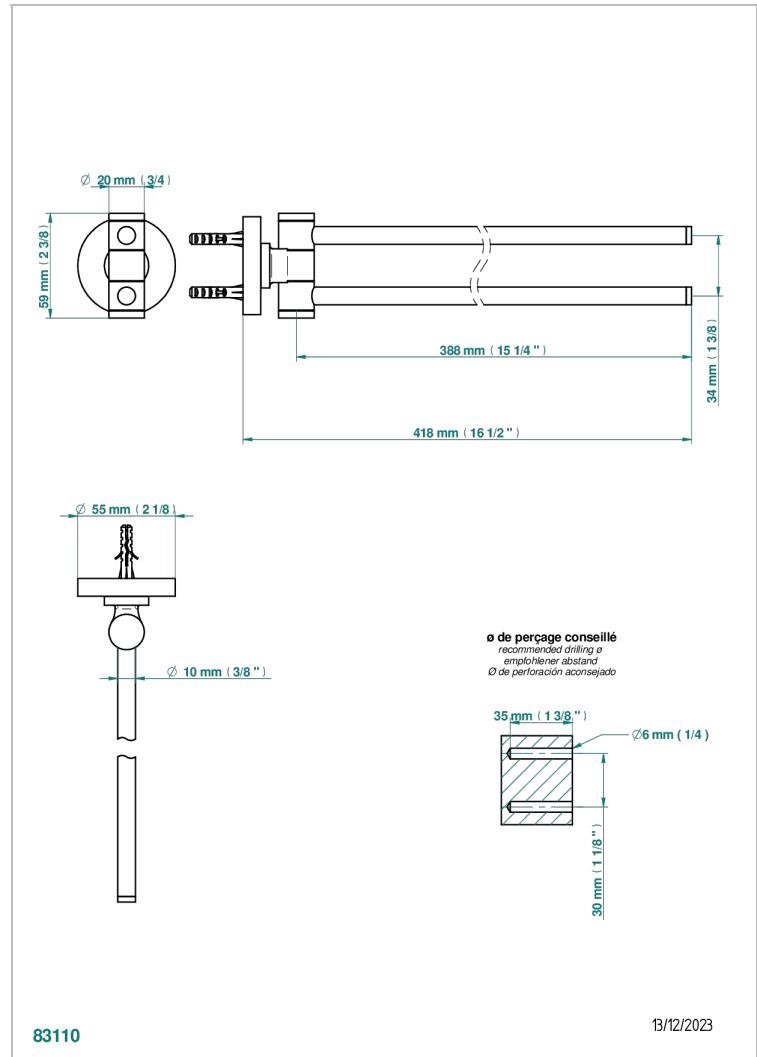

ZOOM.12

U4L-522

Towel bar 15 3/4" long, double swivel

CHARACTERISTIC

- Zoom.12
- Towel bar 15 3/4" long, double swivel

AVAILABLE FINITIONS

Black ceram - D30
Blush PVD - H62
Brass color PVD - H49
Brown bronze color PVD - F33
Chrome polished - A02
Gold color PVD - H52