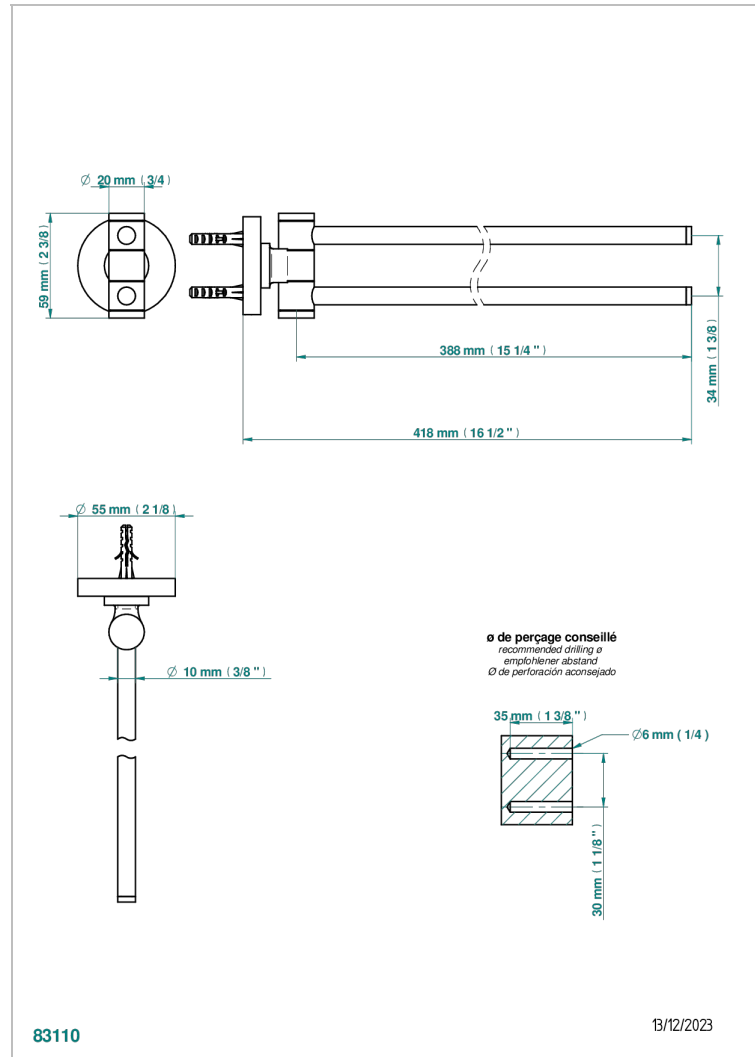

ZOOM.5

U4J-522

Towel bar 15 3/4" long, double swivel

CHARACTERISTIC

- Zoom.5
- Towel bar 15 3/4" long, double swivel

AVAILABLE FINITIONS

Black ceram - D30
Blush PVD - H62
Brass color PVD - H49
Brown bronze color PVD - F33
Chrome polished - A02
Gold color PVD - H52