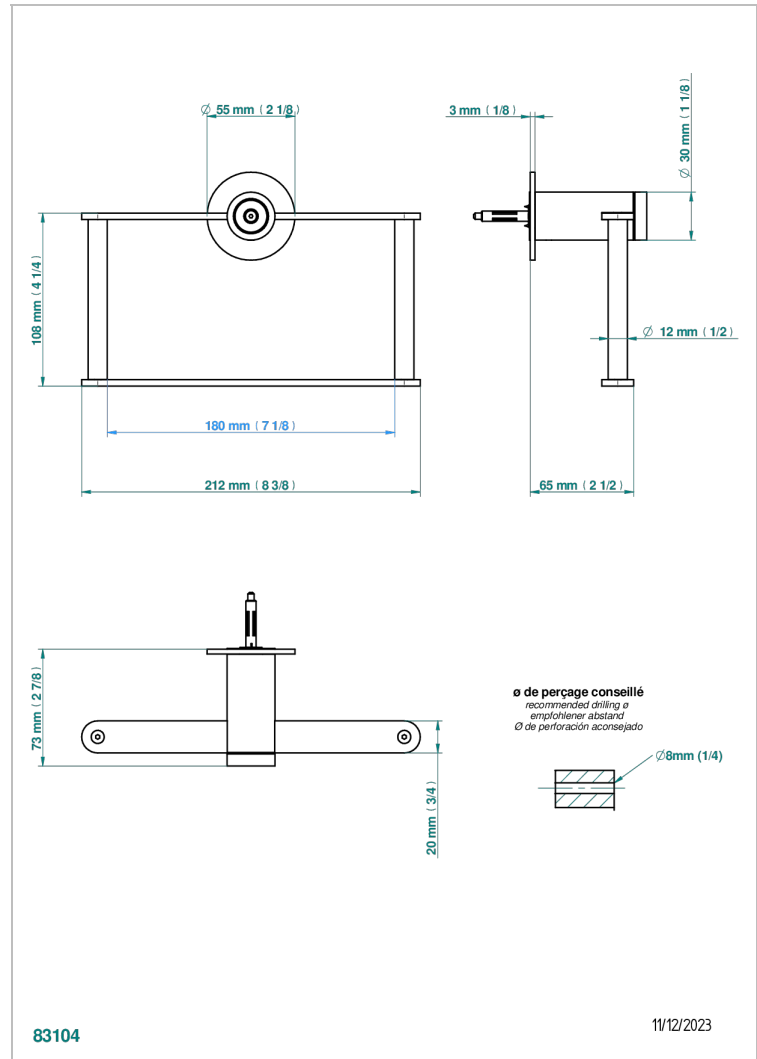

ZOOM.12

U4L-504N

Towel ring

THG[®]
PARIS

CHARACTERISTIC

- Zoom.12
- Towel ring

AVAILABLE FINITIONS

Black ceram - D30
Blush PVD - H62
Brass color PVD - H49
Brown bronze color PVD - F33
Chrome polished - A02
Gold color PVD - H52