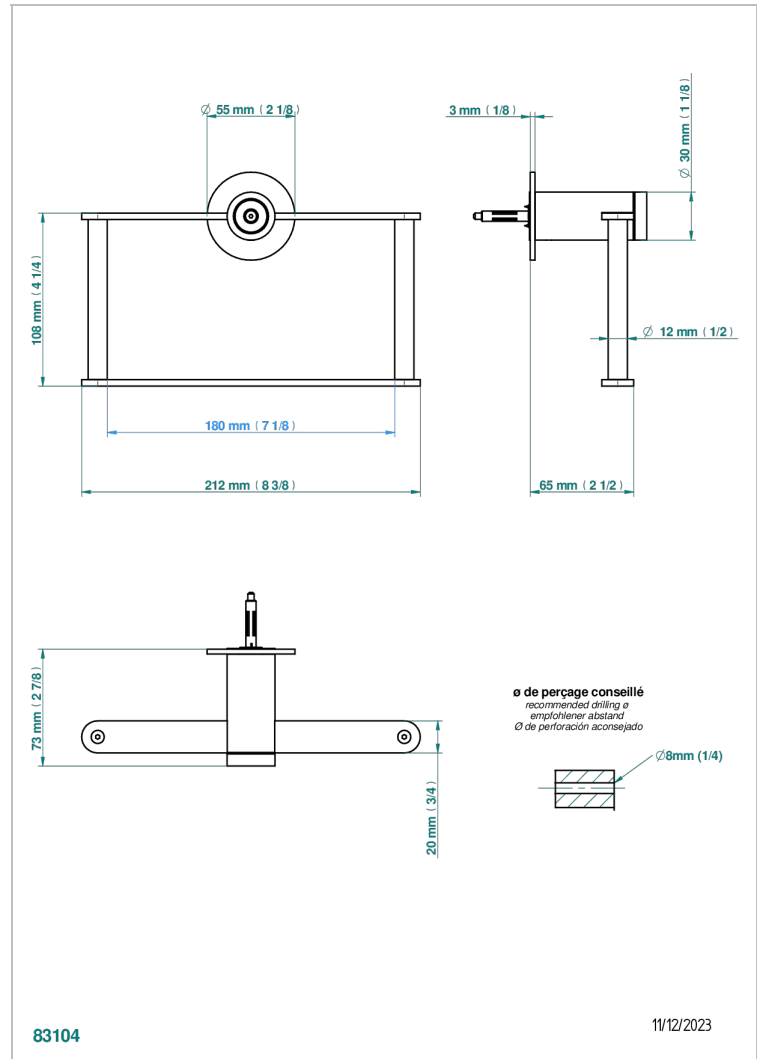

ZOOM.12

U4L-504N

Single towel ring

THG[®]
PARIS

CHARACTERISTIC

- Zoom.12
- Single towel ring

AVAILABLE FINITIONS

Black ceram - D30
Blush PVD - H62
Brass color PVD - H49
Brown bronze color PVD - F33
Gold color PVD - H52
Graphite PVD - H64