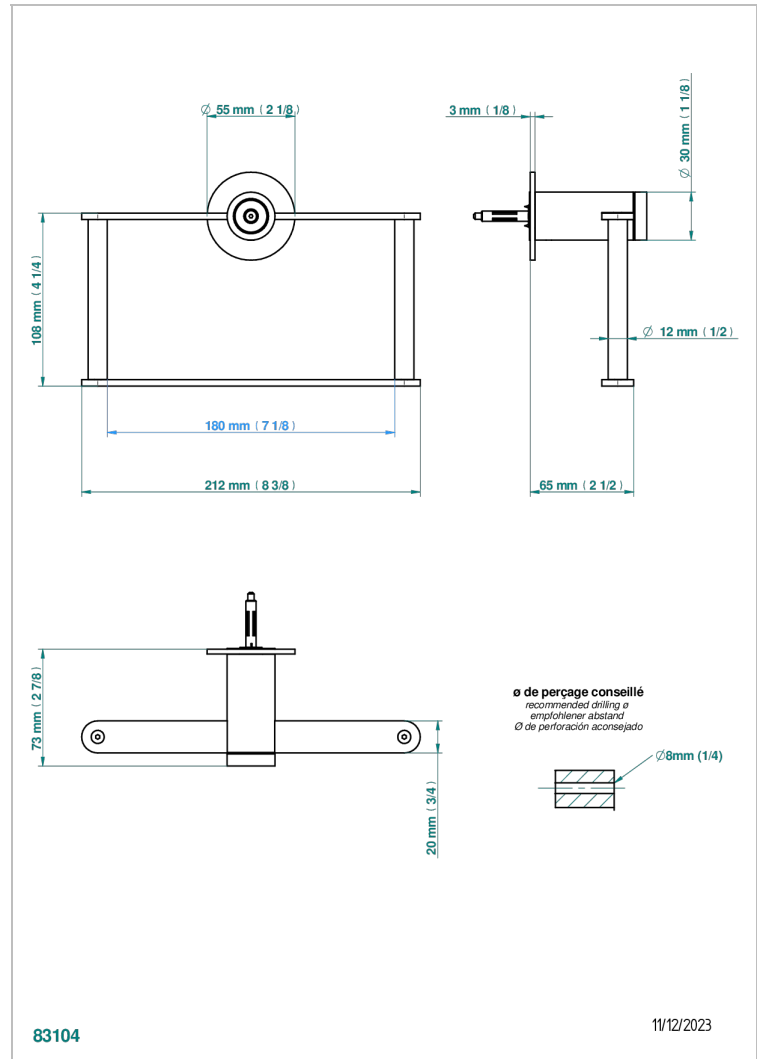

ZOOM.7

U4K-504N

Towel ring

THG[®]
PARIS

CHARACTERISTIC

- Zoom.7
- Towel ring

AVAILABLE FINITIONS

Black ceram - D30
Blush PVD - H62
Brass color PVD - H49
Brown bronze color PVD - F33
Chrome polished - A02
Gold color PVD - H52