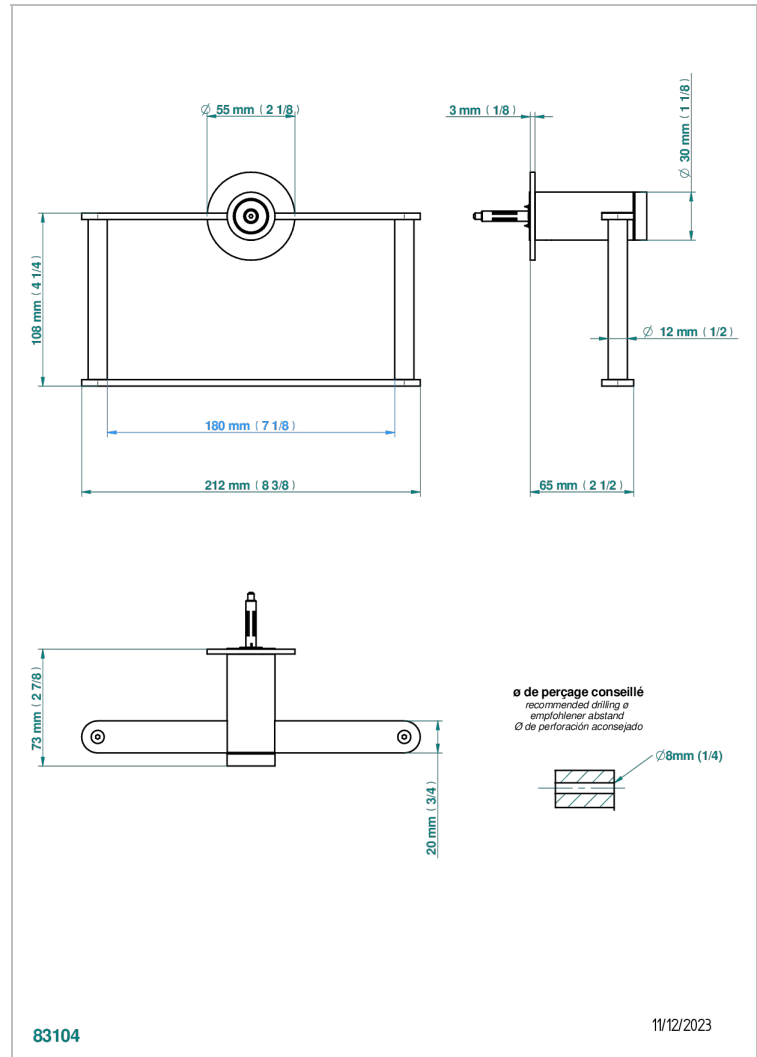

ZOOM.7

U4K-504N

Single towel ring

THG[®]
PARIS

CHARACTERISTIC

- Zoom.7
- Single towel ring

AVAILABLE FINITIONS

Black ceram - D30
Blush PVD - H62
Brass color PVD - H49
Brown bronze color PVD - F33
Gold color PVD - H52
Graphite PVD - H64