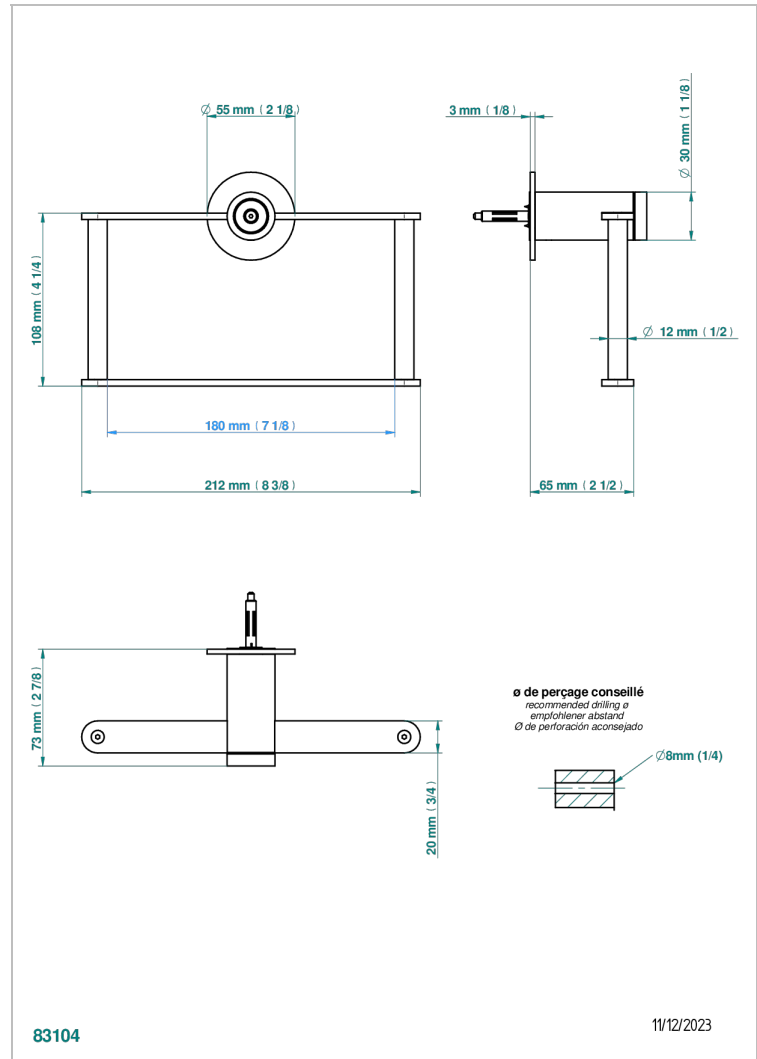

ZOOM.5

U4J-504N

Towel ring

THG[®]
PARIS

CHARACTERISTIC

- Zoom.5
- Towel ring

AVAILABLE FINITIONS

Black ceram - D30
Blush PVD - H62
Brass color PVD - H49
Brown bronze color PVD - F33
Chrome polished - A02
Gold color PVD - H52