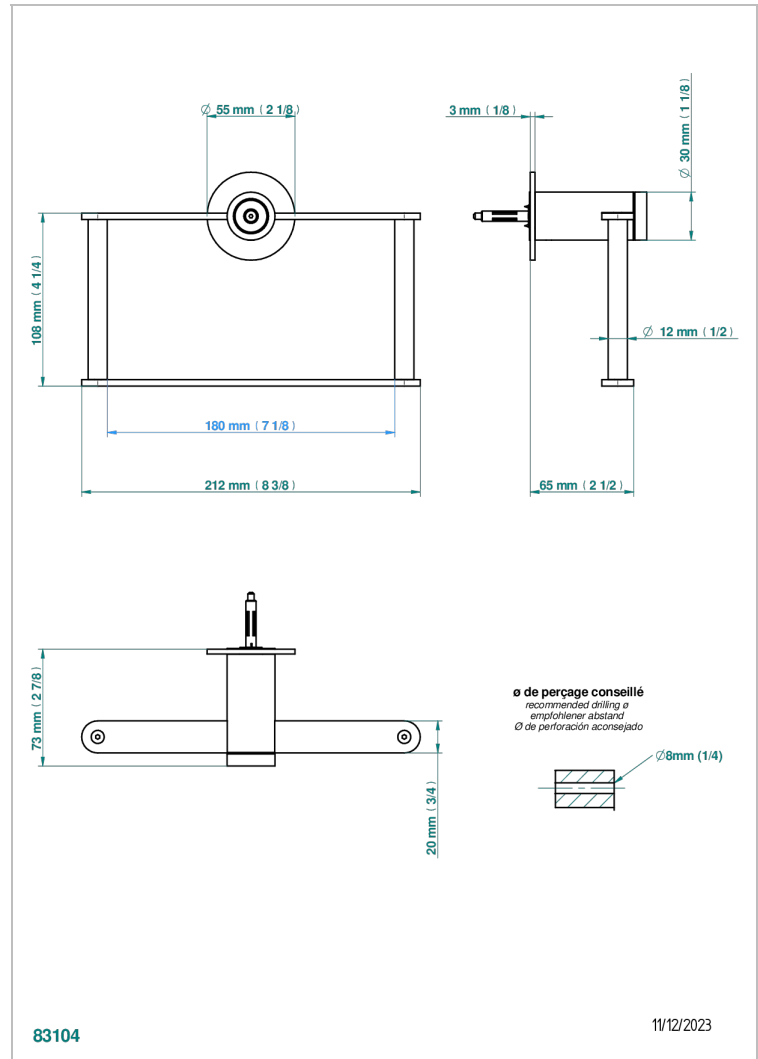

ZOOM.5

U4J-504N

Single towel ring

THG[®]
PARIS

CHARACTERISTIC

- Zoom.5
- Single towel ring

AVAILABLE FINITIONS

Black ceram - D30
Blush PVD - H62
Brass color PVD - H49
Brown bronze color PVD - F33
Gold color PVD - H52
Graphite PVD - H64