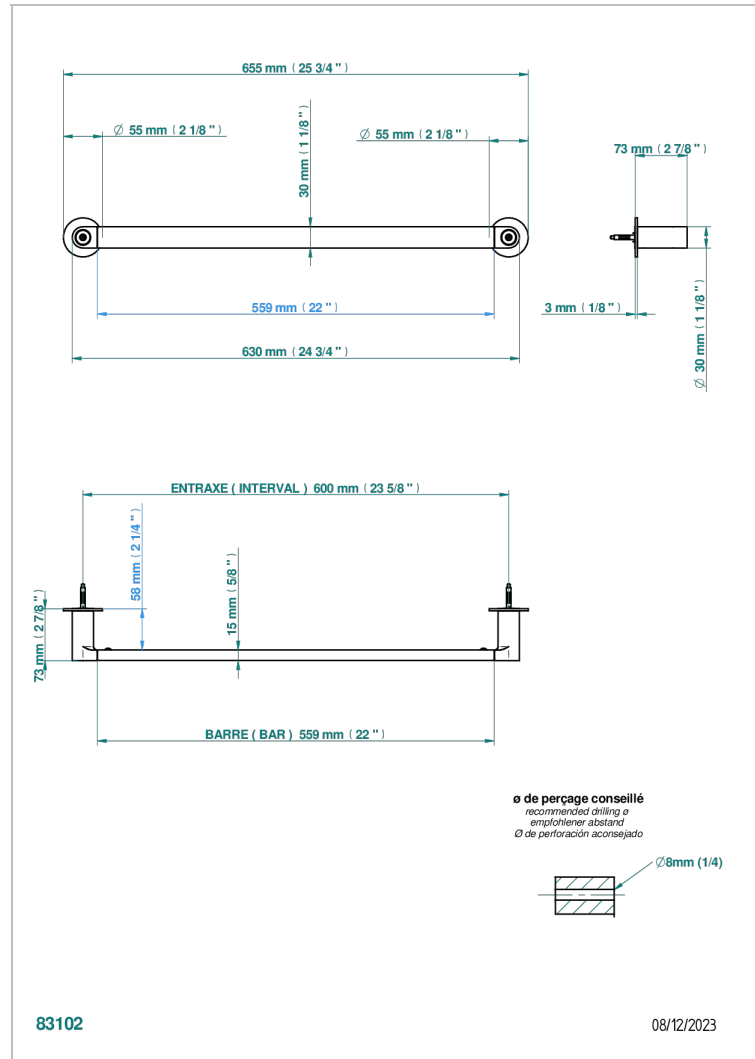

ZOOM.12

U4L-514/60

Towel bar, 24" long

CHARACTERISTIC

- Zoom.12
- Towel bar, 24" long

AVAILABLE FINITIONS

Black ceram - D30
Blush PVD - H62
Brass color PVD - H49
Brown bronze color PVD - F33
Chrome polished - A02
Gold color PVD - H52