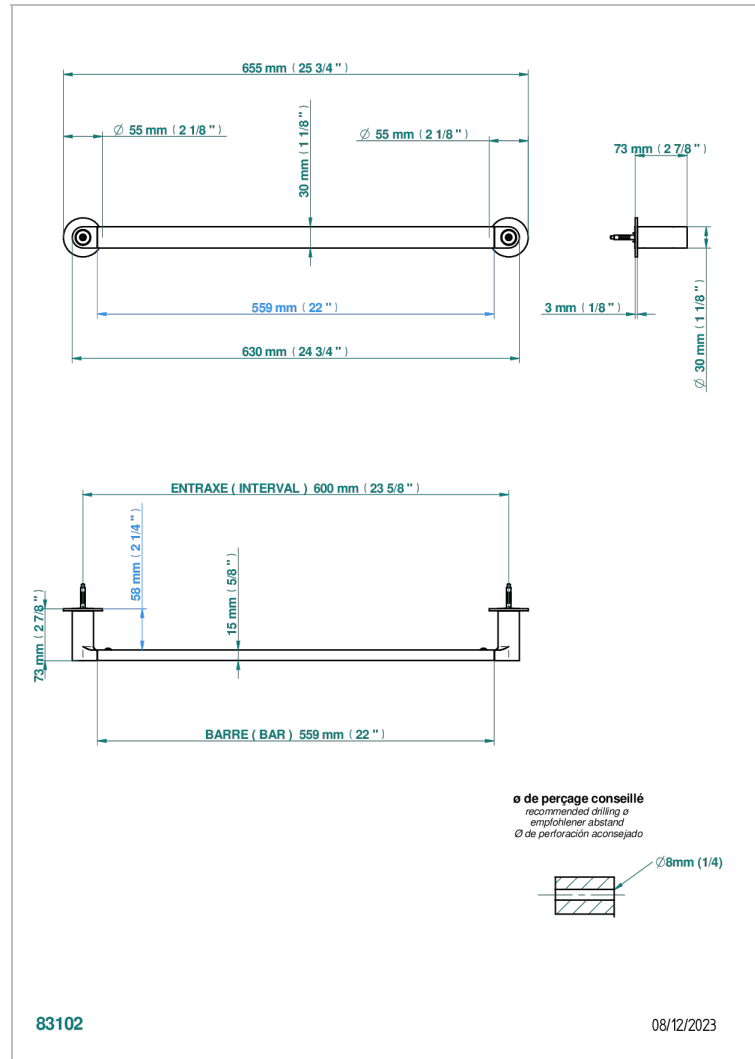

ZOOM.7

U4K-514/60

Towel bar, 24" long

CHARACTERISTIC

- Zoom.7
- Towel bar, 24" long

AVAILABLE FINITIONS

Black ceram - D30
Blush PVD - H62
Brass color PVD - H49
Brown bronze color PVD - F33
Chrome polished - A02
Gold color PVD - H52