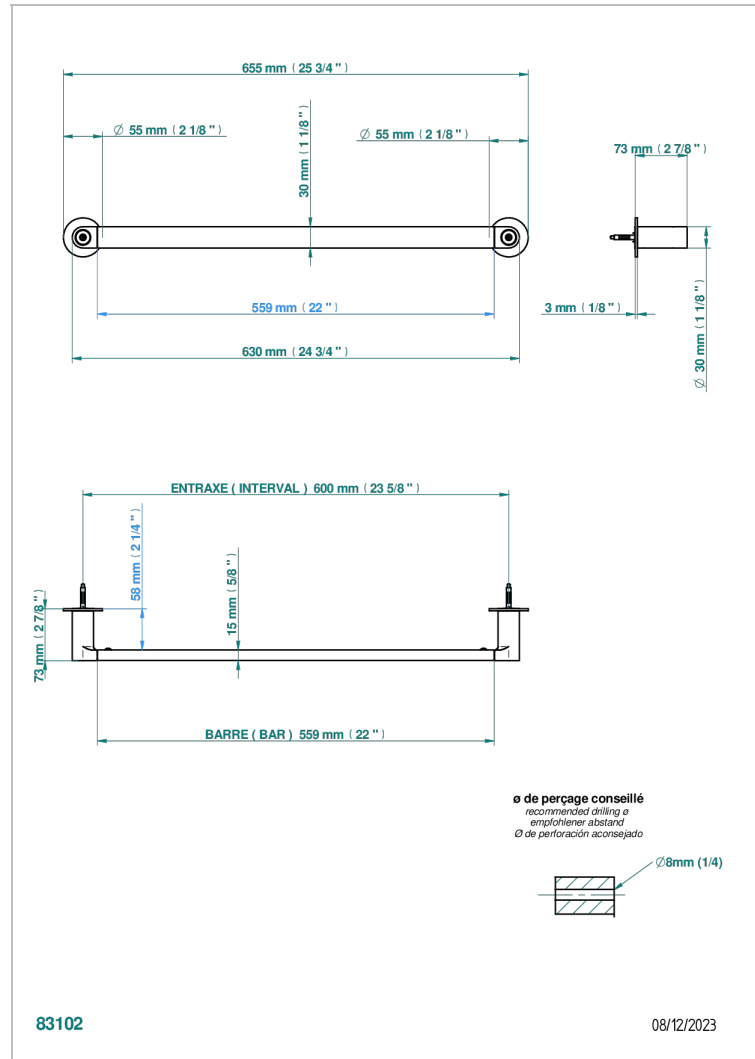

# ZOOM.5

U4J-514/60

Towel bar, 24" long

THG<sup>®</sup>  
PARIS

## CHARACTERISTIC

- Zoom.5
- Towel bar, 24" long