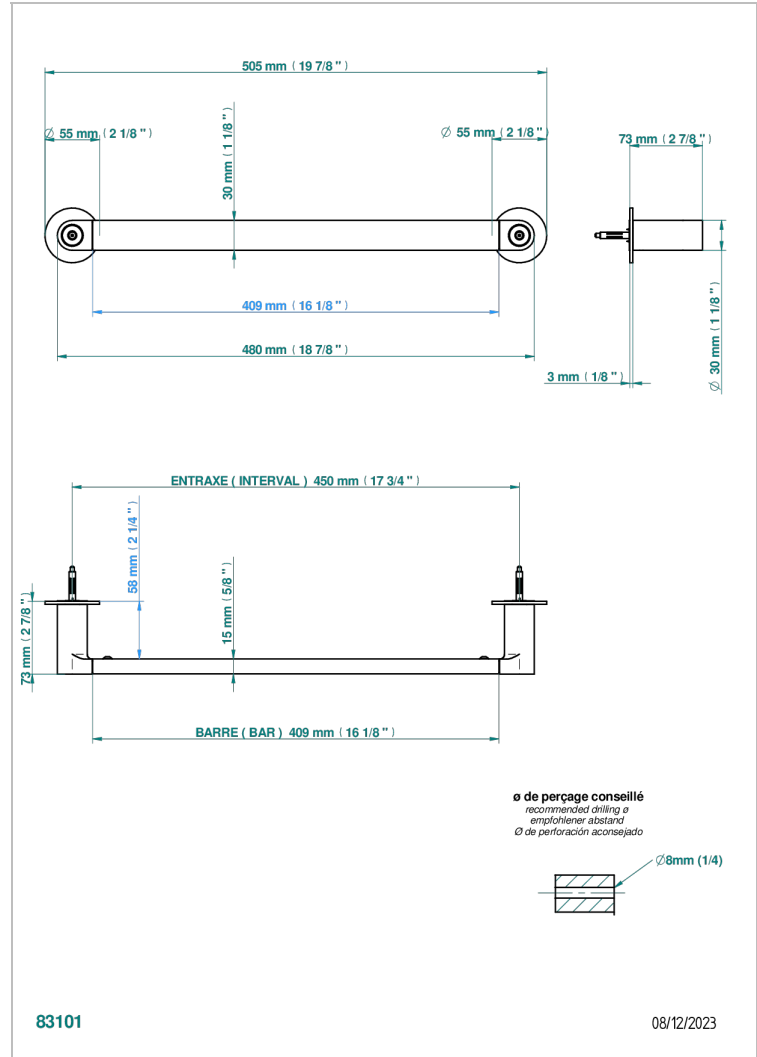

# ZOOM.12

U4L-514/45

Single towel rail, fixed rail, length: 450 mm

THG<sup>®</sup>  
PARIS

## CARACTERÍSTICAS

- Zoom.12
- Single towel rail, fixed rail, length: 450 mm