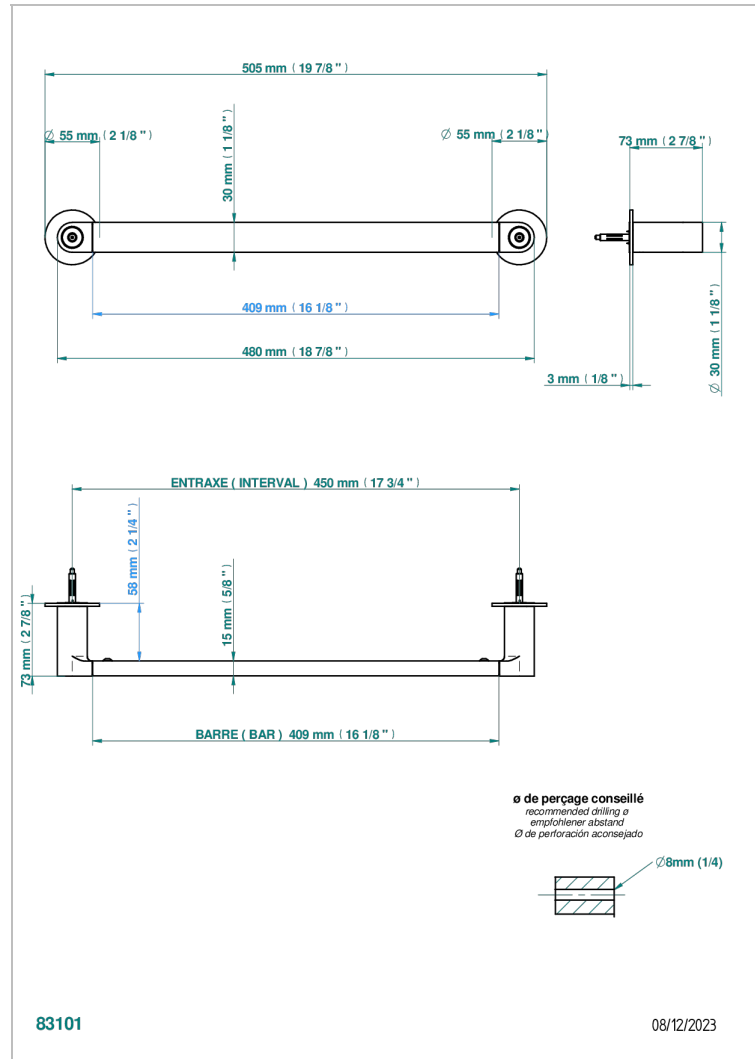

ZOOM.12

U4L-514/45

Towel bar, 18" long

CHARACTERISTIC

- Zoom.12
- Towel bar, 18" long

AVAILABLE FINITIONS

Black ceram - D30
Blush PVD - H62
Brass color PVD - H49
Brown bronze color PVD - F33
Chrome polished - A02
Gold color PVD - H52