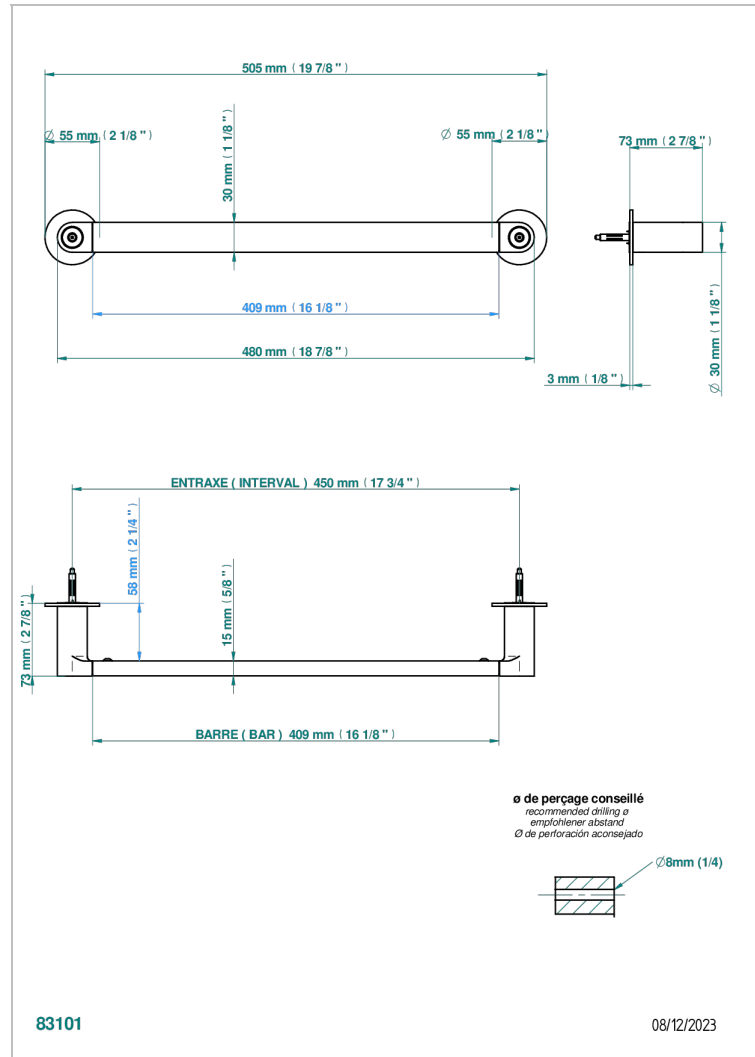

# ZOOM.12

U4L-514/45

Single towel rail, fixed rail, length: 450 mm

## CHARACTERISTIC

- Zoom.12
- Single towel rail, fixed rail, length: 450 mm