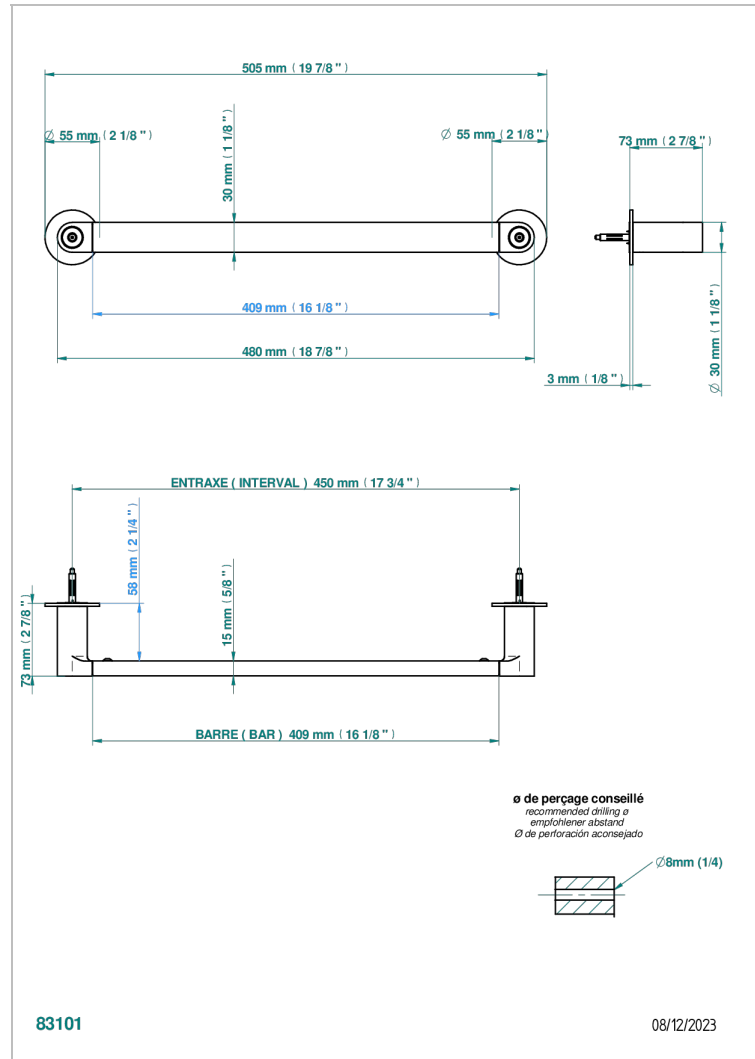

ZOOM.7

U4K-514/45

Towel bar, 18" long

CHARACTERISTIC

- Zoom.7
- Towel bar, 18" long

AVAILABLE FINITIONS

Black ceram - D30
Blush PVD - H62
Brass color PVD - H49
Brown bronze color PVD - F33
Chrome polished - A02
Gold color PVD - H52