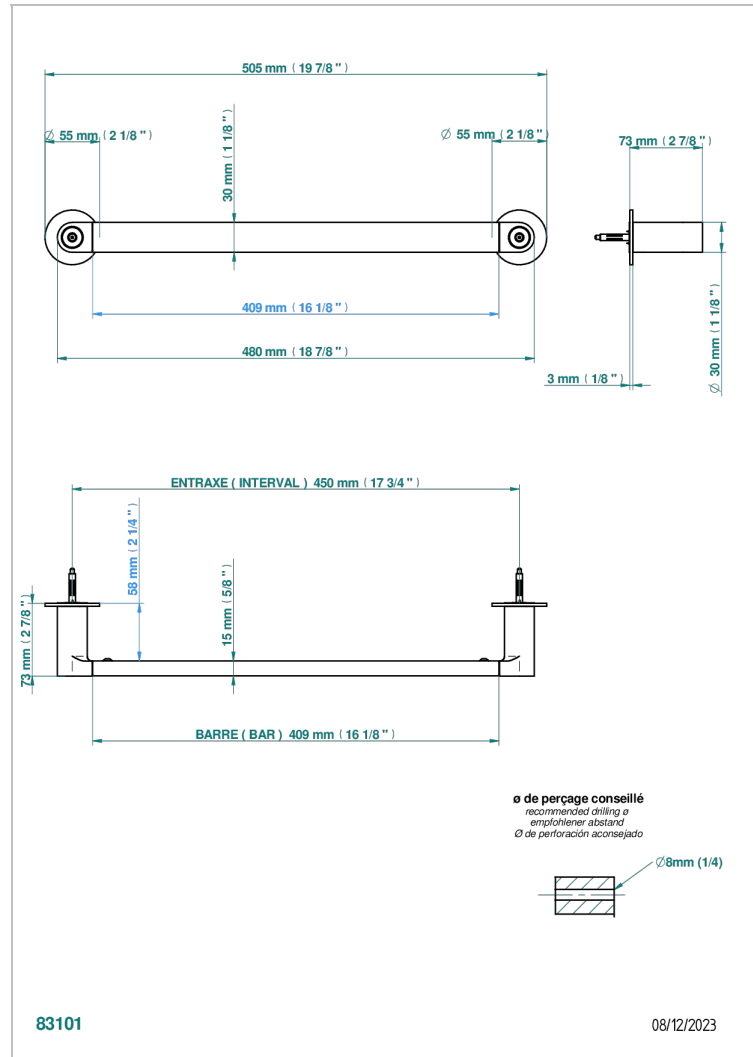

# ZOOM.7

U4K-514/45

Single towel rail, fixed rail, length: 450 mm

## CHARACTERISTIC

- Zoom.7
- Single towel rail, fixed rail, length: 450 mm