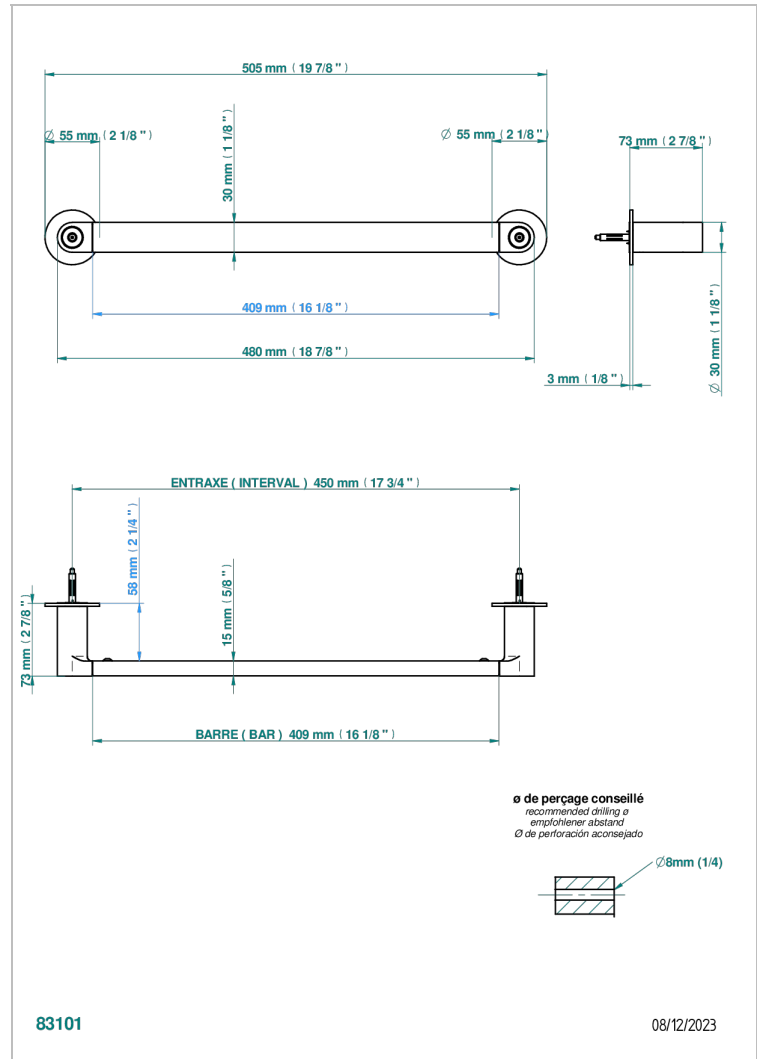

# ZOOM.5

U4J-514/45

Single towel rail, fixed rail, length: 450 mm

THG<sup>®</sup>  
PARIS

## CARACTERÍSTICAS

- Zoom.5
- Single towel rail, fixed rail, length: 450 mm