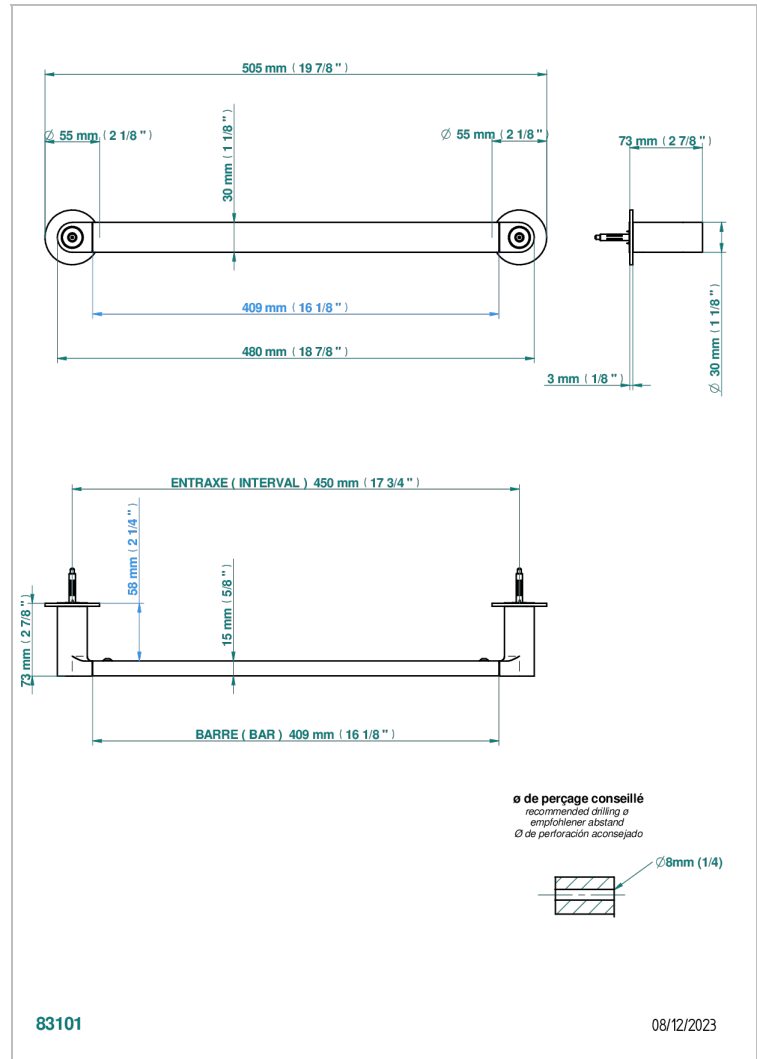

ZOOM.5

U4J-514/45

Towel bar, 18" long

CHARACTERISTIC

- Zoom.5
- Towel bar, 18" long

AVAILABLE FINITIONS

Black ceram - D30
Blush PVD - H62
Brass color PVD - H49
Brown bronze color PVD - F33
Chrome polished - A02
Gold color PVD - H52