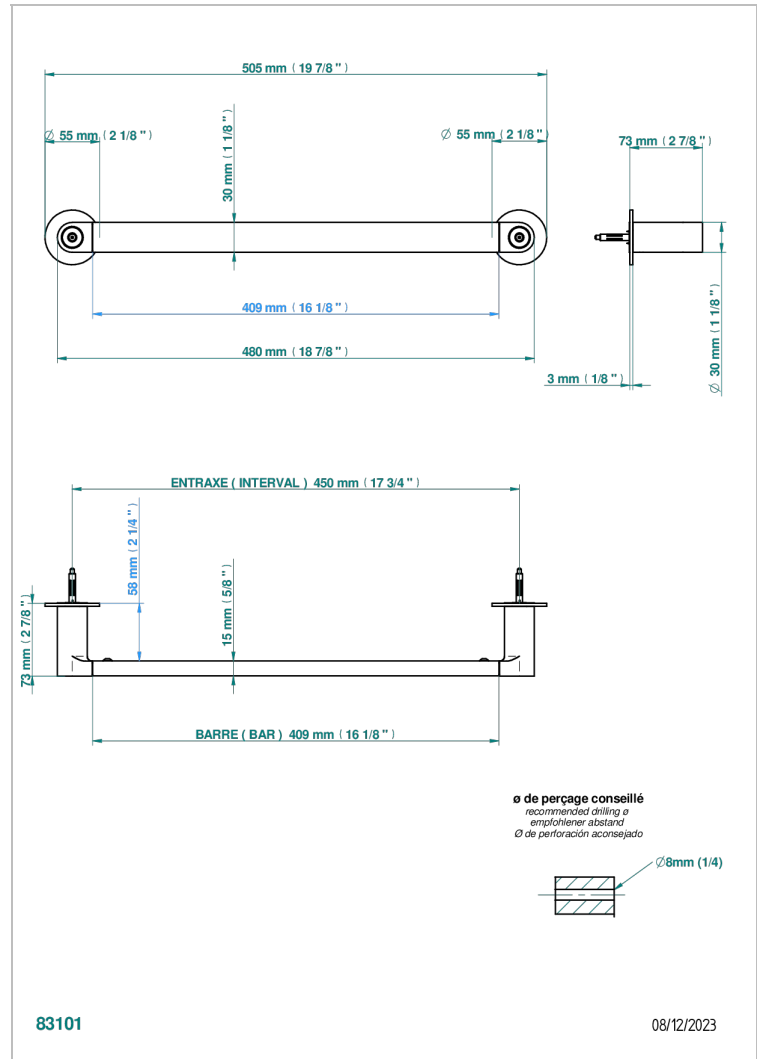

ZOOM.5

U4J-514/45

Single towel rail, fixed rail, length: 450 mm

CHARACTERISTIC

- Zoom.5
- Single towel rail, fixed rail, length: 450 mm

AVAILABLE FINITIONS

Black ceram - D30
Blush PVD - H62
Brass color PVD - H49
Brown bronze color PVD - F33
Gold color PVD - H52
Graphite PVD - H64