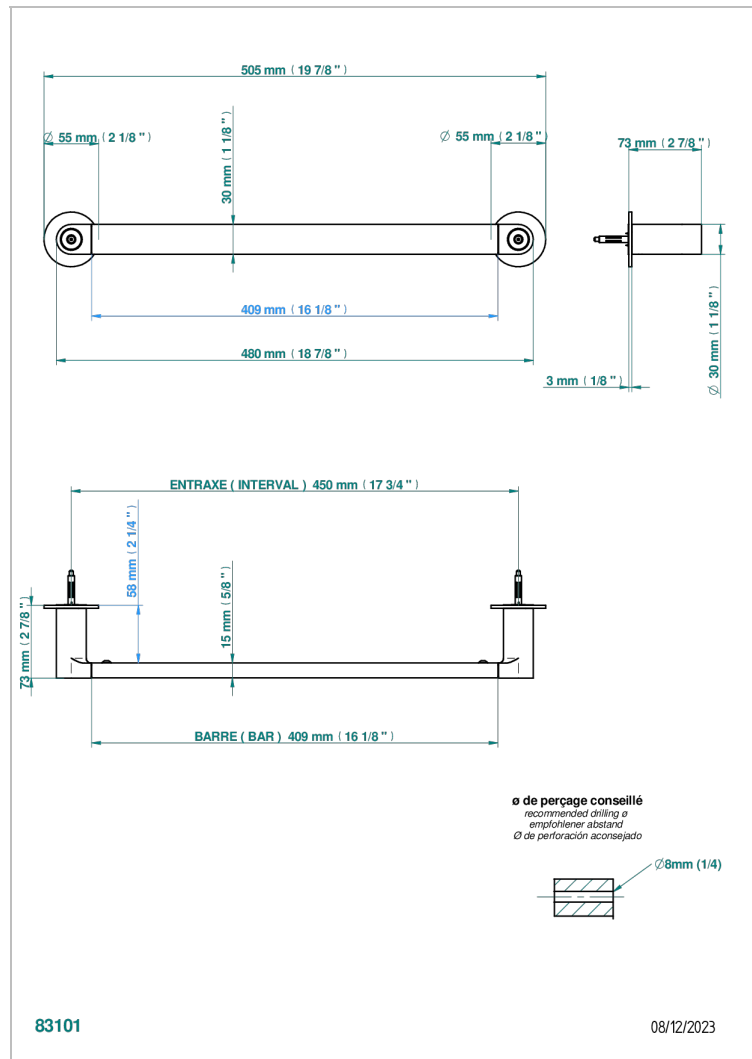

# ZOOM.5

U4J-514/45

Single towel rail, fixed rail, length: 450 mm

## CHARACTERISTIC

- Zoom.5
- Single towel rail, fixed rail, length: 450 mm