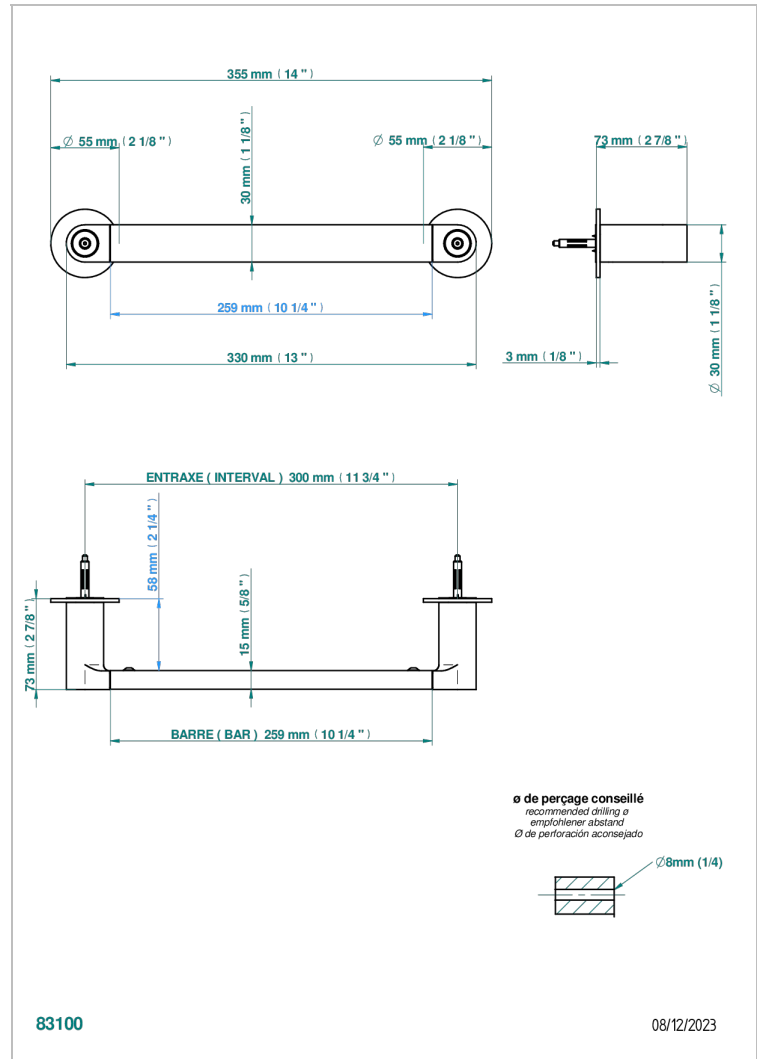

# ZOOM.12

U4L-514/30

Towel bar, 12" long

## CHARACTERISTIC

- Zoom.12
- Towel bar, 12" long