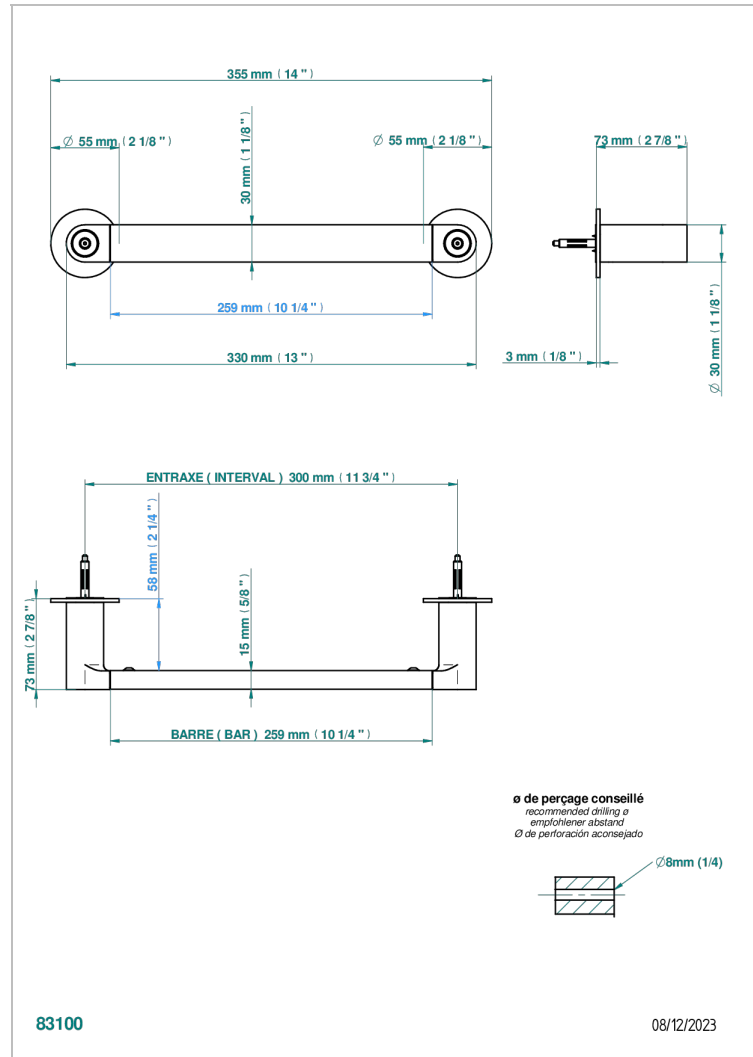

ZOOM.7

U4K-514/30

Towel bar, 12" long

THG[®]
PARIS

83100

08/12/2023

CHARACTERISTIC

- Zoom.7
- Towel bar, 12" long