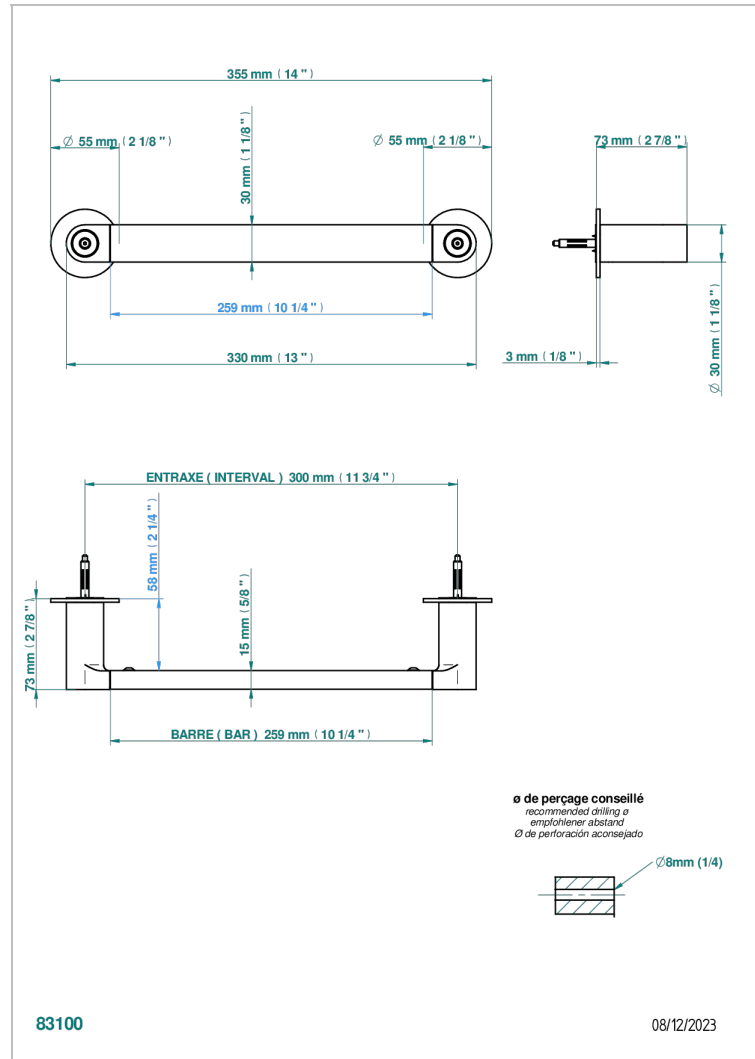

ZOOM.5

U4J-514/30

Towel bar, 12" long

CHARACTERISTIC

- Zoom.5
- Towel bar, 12" long

AVAILABLE FINITIONS

Black ceram - D30
Blush PVD - H62
Brass color PVD - H49
Brown bronze color PVD - F33
Chrome polished - AO2
Gold color PVD - H52