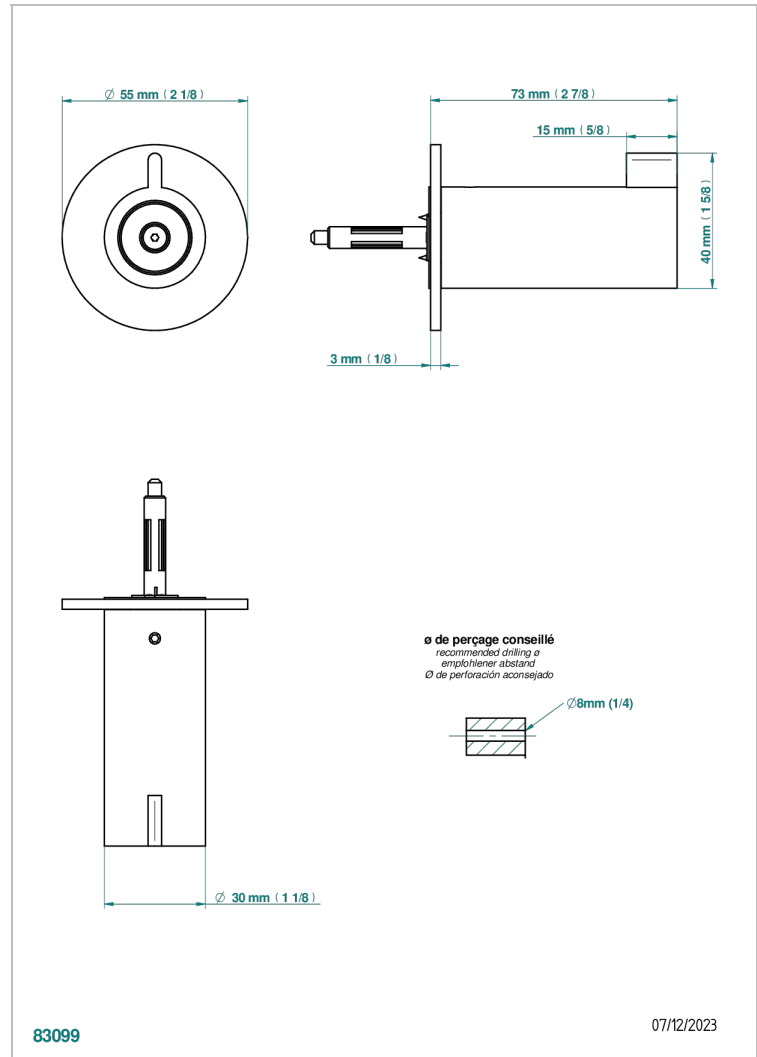

# ZOOM.12

U4L-517

Robe hook

THG<sup>®</sup>  
PARIS

## CHARACTERISTIC

- Zoom.12
- Robe hook