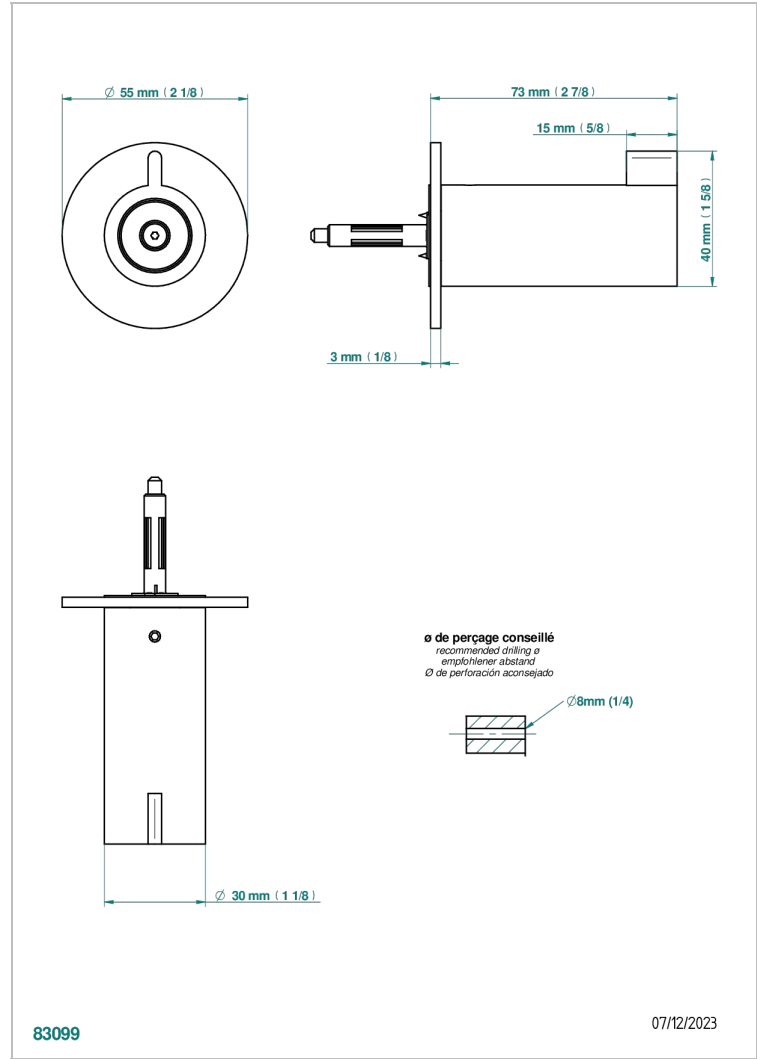

ZOOM.12

U4L-517

Single robe hook

CHARACTERISTIC

- Zoom.12
- Single robe hook

AVAILABLE FINITIONS

Black ceram - D30
Blush PVD - H62
Brass color PVD - H49
Brown bronze color PVD - F33
Gold color PVD - H52
Graphite PVD - H64