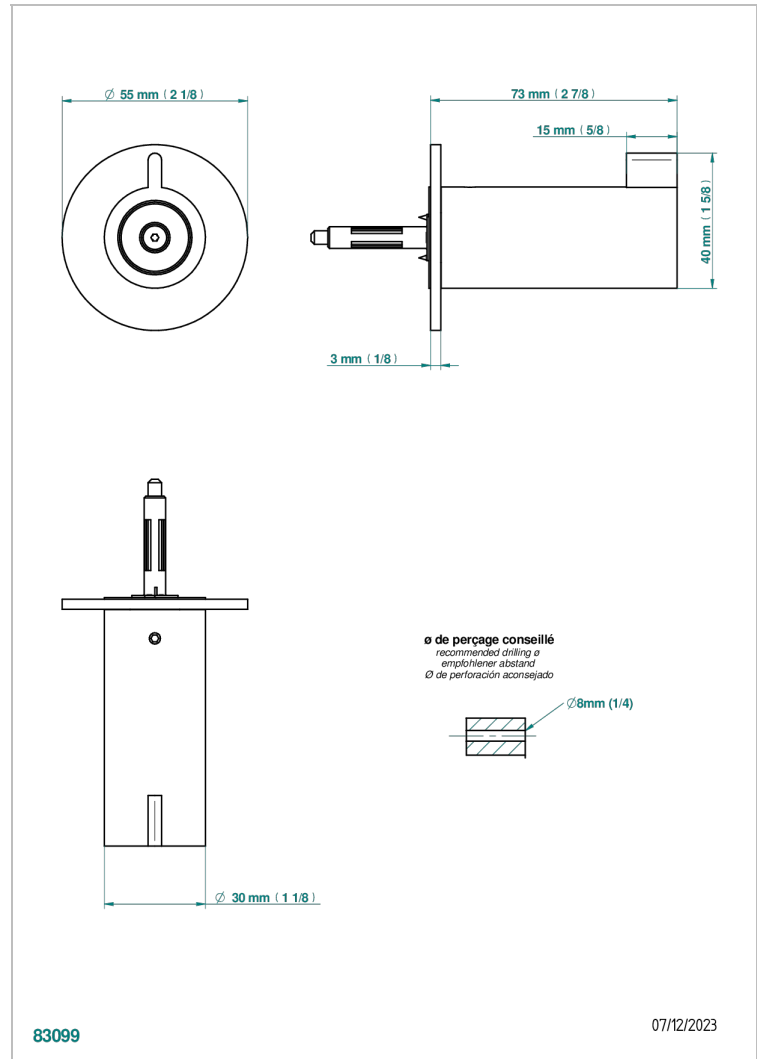

ZOOM.7

U4K-517

Single robe hook

CHARACTERISTIC

- Zoom.7
- Single robe hook

AVAILABLE FINITIONS

Black ceram - D30
Blush PVD - H62
Brass color PVD - H49
Brown bronze color PVD - F33
Gold color PVD - H52
Graphite PVD - H64