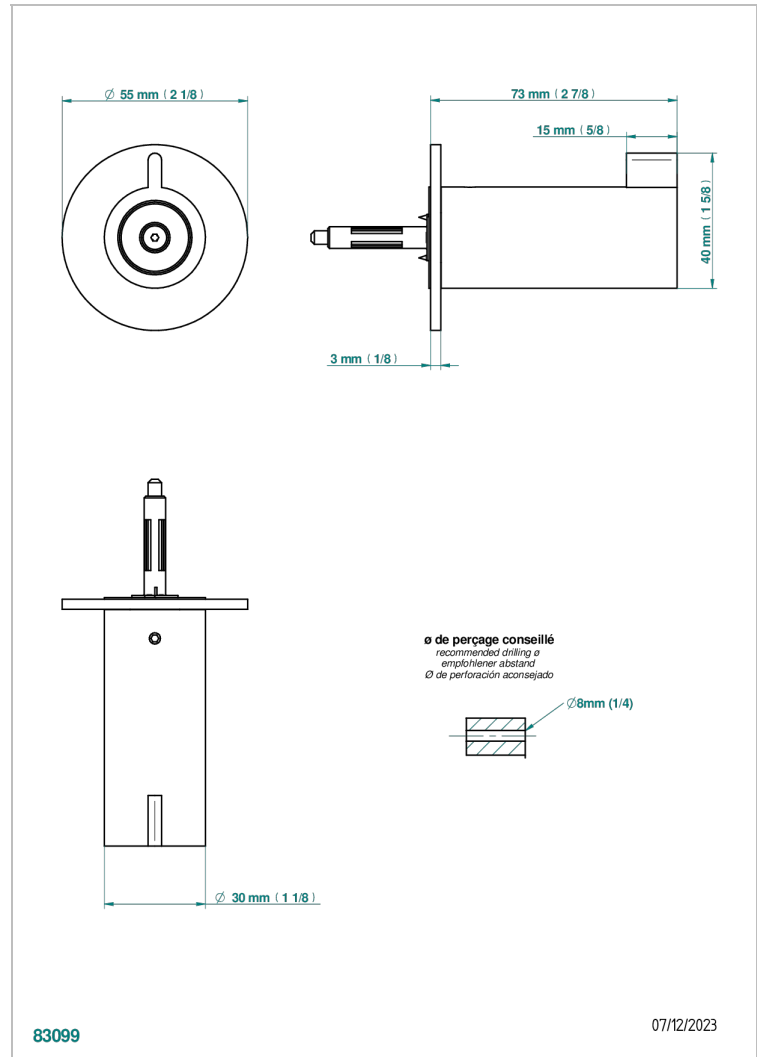

ZOOM.5

U4J-517

Robe hook

CHARACTERISTIC

- Zoom.5
- Robe hook

AVAILABLE FINITIONS

Black ceram - D30
Blush PVD - H62
Brass color PVD - H49
Brown bronze color PVD - F33
Chrome polished - A02
Gold color PVD - H52