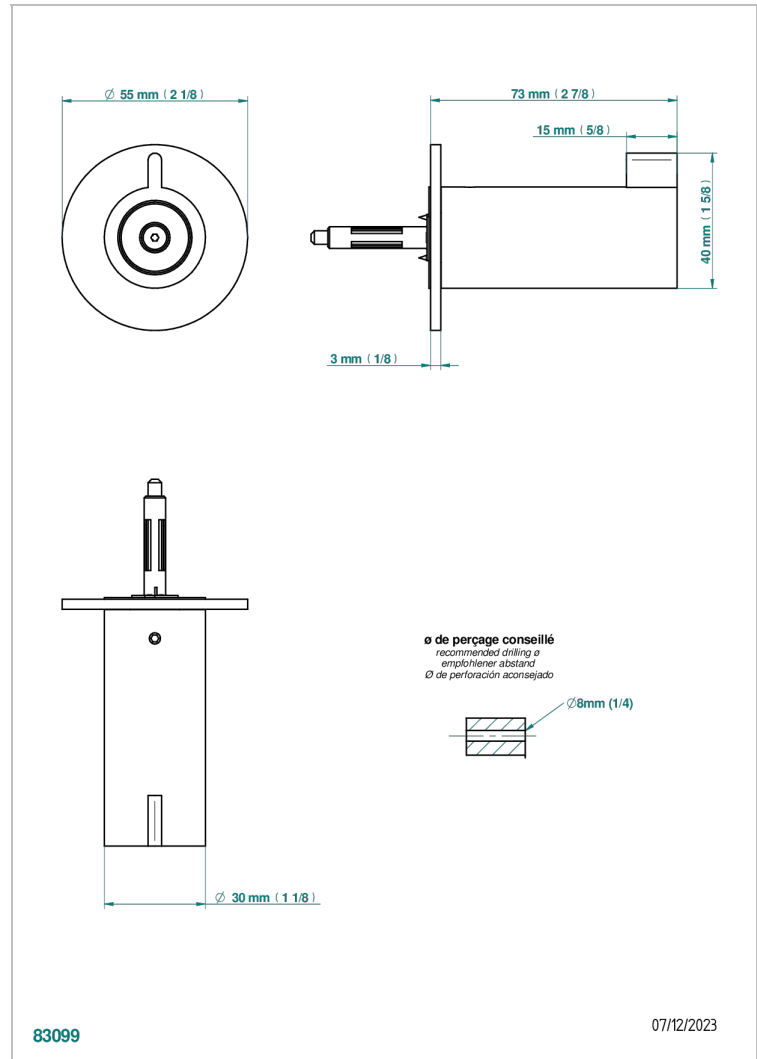

ZOOM.5

U4J-517

Single robe hook

CHARACTERISTIC

- Zoom.5
- Single robe hook

AVAILABLE FINITIONS

Black ceram - D30
Blush PVD - H62
Brass color PVD - H49
Brown bronze color PVD - F33
Gold color PVD - H52
Graphite PVD - H64