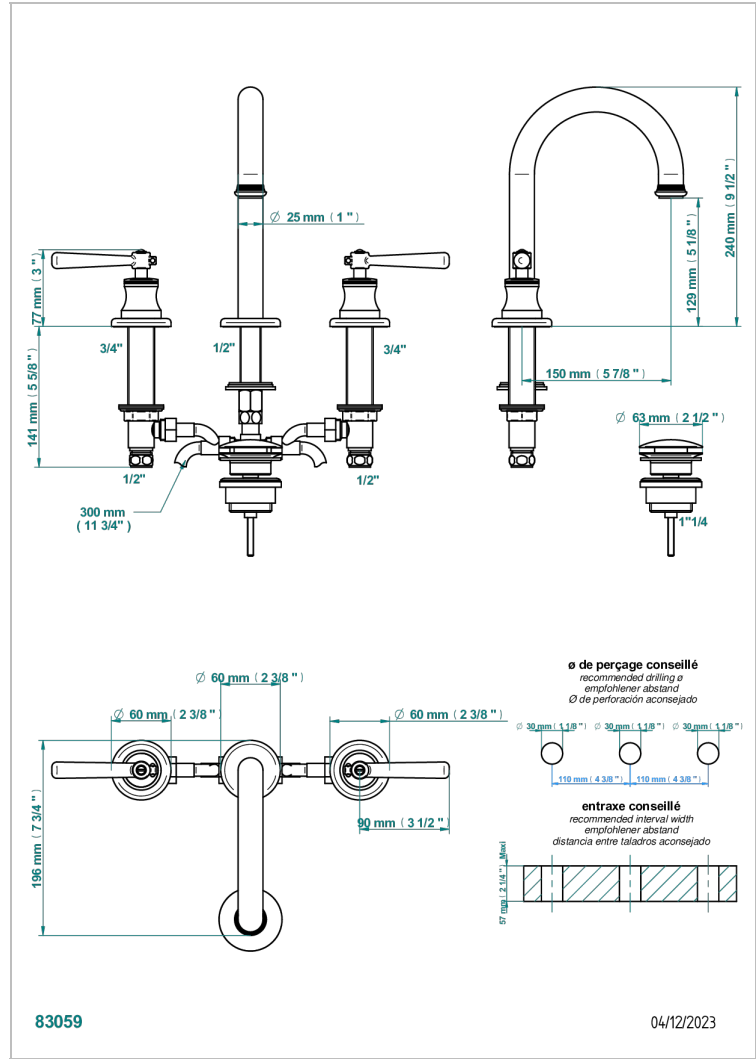

BEAUBOURG WITH LEVER

G7B-152M

Rim mounted 3-hole basin mixer with waste, for marble high spout

CHARACTERISTIC

- ACS : 18ACCLY393
- NF : NF EN 200 - IA - Chrome

STANDARDS

AVAILABLE FINITIONS

- Antique nickel - H28
- Black ceram - D30
- Blush PVD - H62
- Brass color PVD - H49
- Brown bronze color PVD - F33
- Gold color PVD - H52

- Natural smoked Brass - A13
- Nickel color PVD - H55
- Polished chrome (color finish) - A02
- Polished chrome / Polished gold (color finish) - G02
- Polished gold (color finish) - F01
- Polished nickel - B01