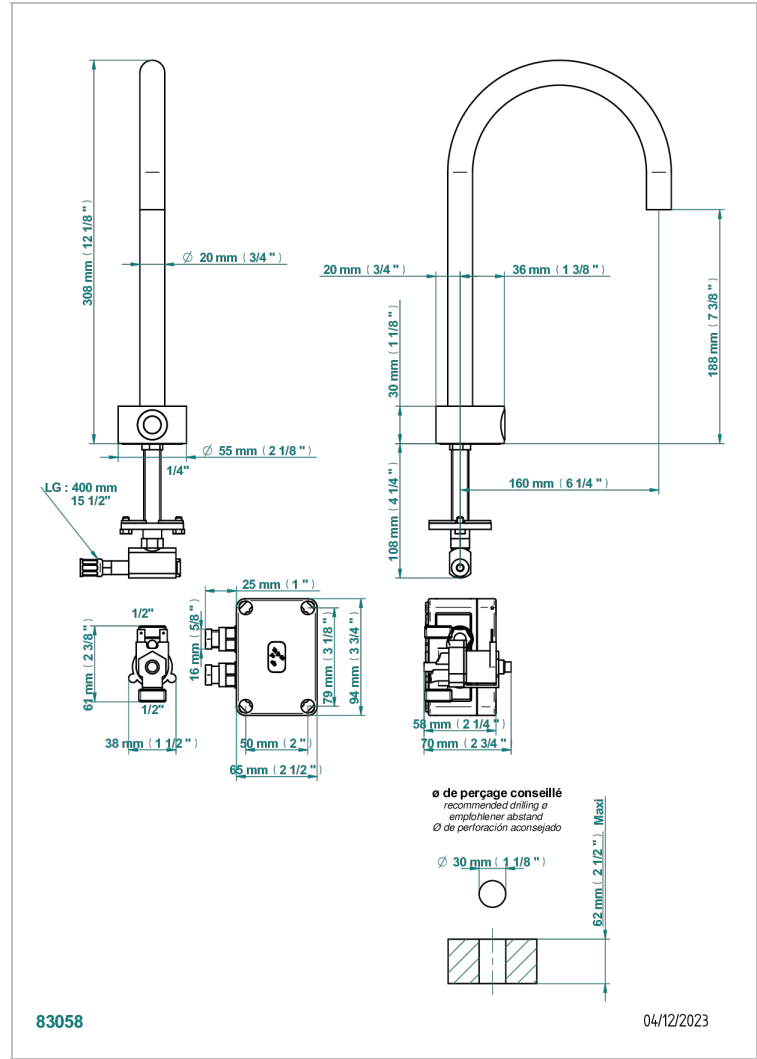

Electronic tap for washbasin with infra-red presence detection, without pop-up waste - mains-powered

### CHARACTERISTIC

- ACS : 21ACCLY484