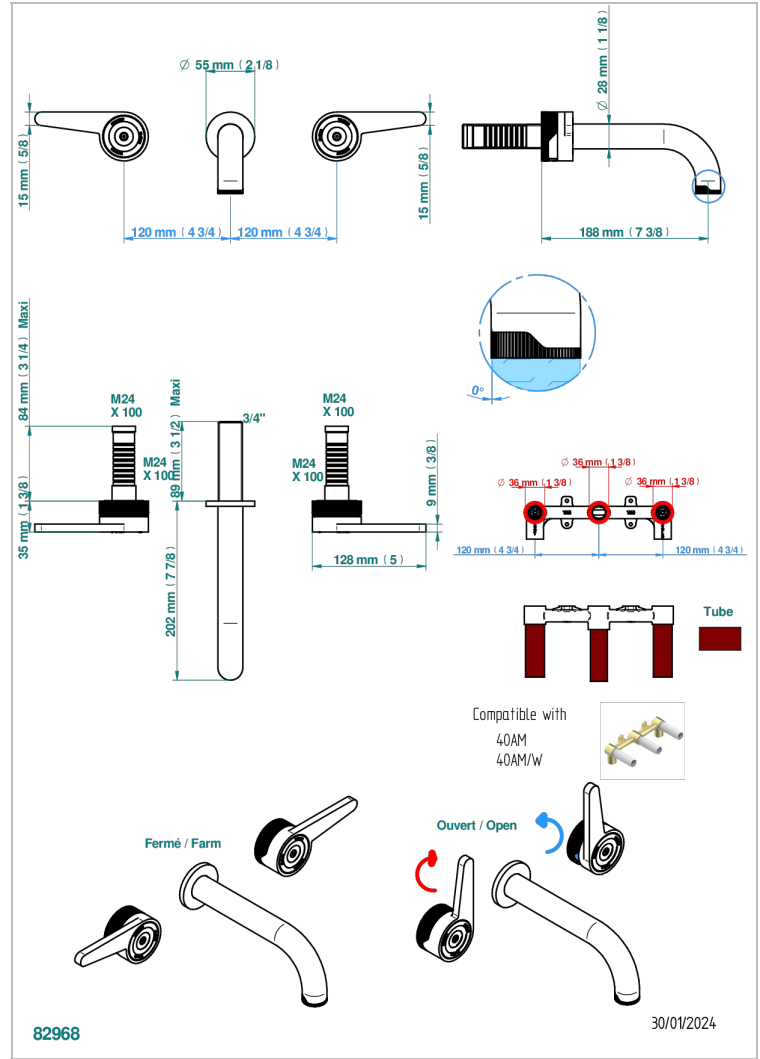

ZOOM.12

U4L-41GBT

Garniture pour mélangeur de bain mural, bec tube

THG
PARIS

CHARACTERISTIC

- Zoom.12
- Garniture pour mélangeur de bain mural, bec tube

AVAILABLE FINITIONS

Black ceram - D30
Blush PVD - H62
Brass color PVD - H49
Brown bronze color PVD - F33
Chrome polished - A02
Gold color PVD - H52

Gold mat - F07
Gold polished - F01
Graphite PVD - H64
Light coated bronze - D01
Matt Umber PVD - H67
Matt blush PVD - H60

Matt brass color PVD - H50
Matt brown bronze color PVD - F34
Matt gold color PVD - H53
Matt graphite PVD - H65
Matt nickel (American satin) - C01
Matt nickel color PVD - H56

Nickel color PVD - H55
Nickel polished - B01
Soft gold - F30
Soft matt gold - F31
Umber PVD - H66