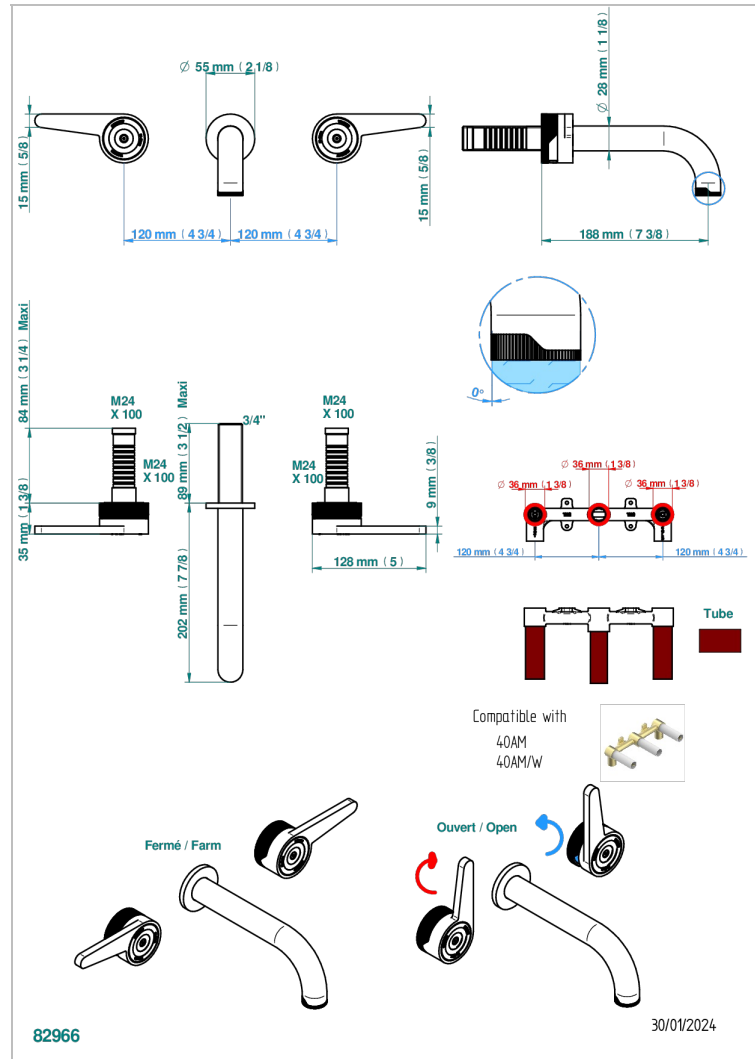

ZOOM.12

U4L-40GBT

Trim only for wall mounted 3 hole basin set, tube spout

CHARACTERISTIC

- Zoom.12
- Trim only for wall mounted 3 hole basin set, tube spout

AVAILABLE FINITIONS

Black ceram - D30
Blush PVD - H62
Brass color PVD - H49
Brown bronze color PVD - F33
Chrome polished - A02
Gold color PVD - H52

Nickel color PVD - H55
Nickel polished - B01
Soft gold - F30
Soft matt gold - F31
Umber PVD - H66