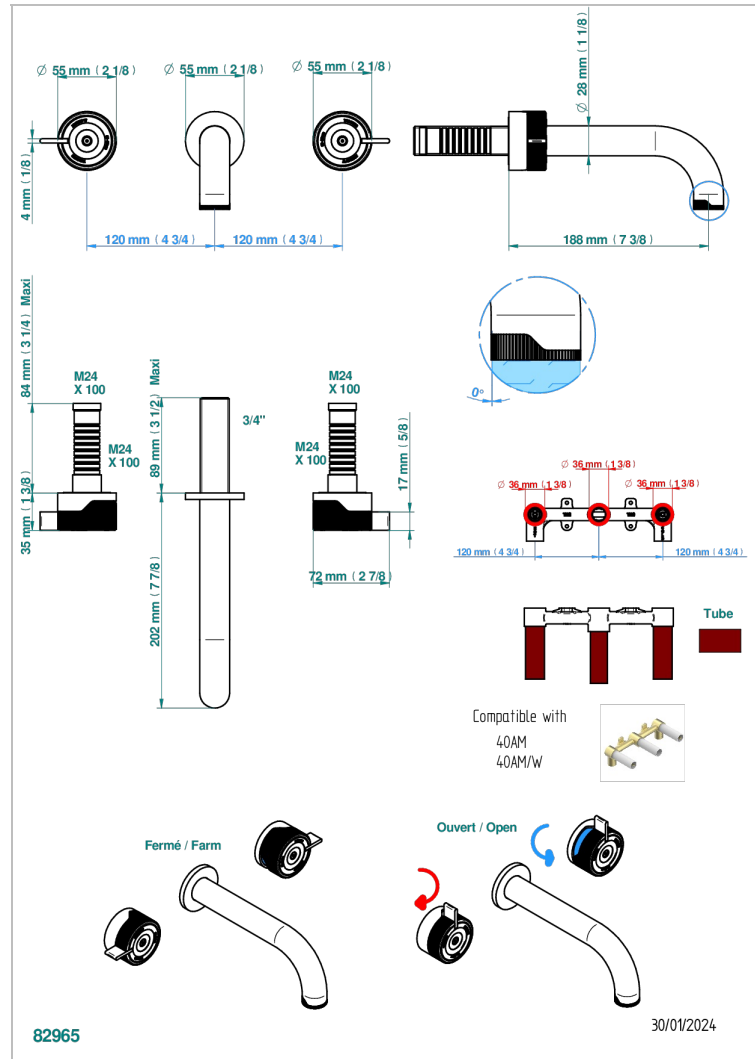

ZOOM.7

U4K-41GBT

Garniture pour mélangeur de bain mural, bec tube

THG[®]
PARIS

CHARACTERISTIC

- Zoom.7
- Garniture pour mélangeur de bain mural, bec tube

AVAILABLE FINITIONS

Black ceram - D30
Blush PVD - H62
Brass color PVD - H49
Brown bronze color PVD - F33
Chrome polished - A02
Gold color PVD - H52

Gold mat - F07
Gold polished - F01
Graphite PVD - H64
Light coated bronze - D01
Matt Umber PVD - H67
Matt blush PVD - H60

Matt brass color PVD - H50
Matt brown bronze color PVD - F34
Matt gold color PVD - H53
Matt graphite PVD - H65
Matt nickel (American satin) - C01
Matt nickel color PVD - H56

Nickel color PVD - H55
Nickel polished - B01
Soft gold - F30
Soft matt gold - F31
Umber PVD - H66