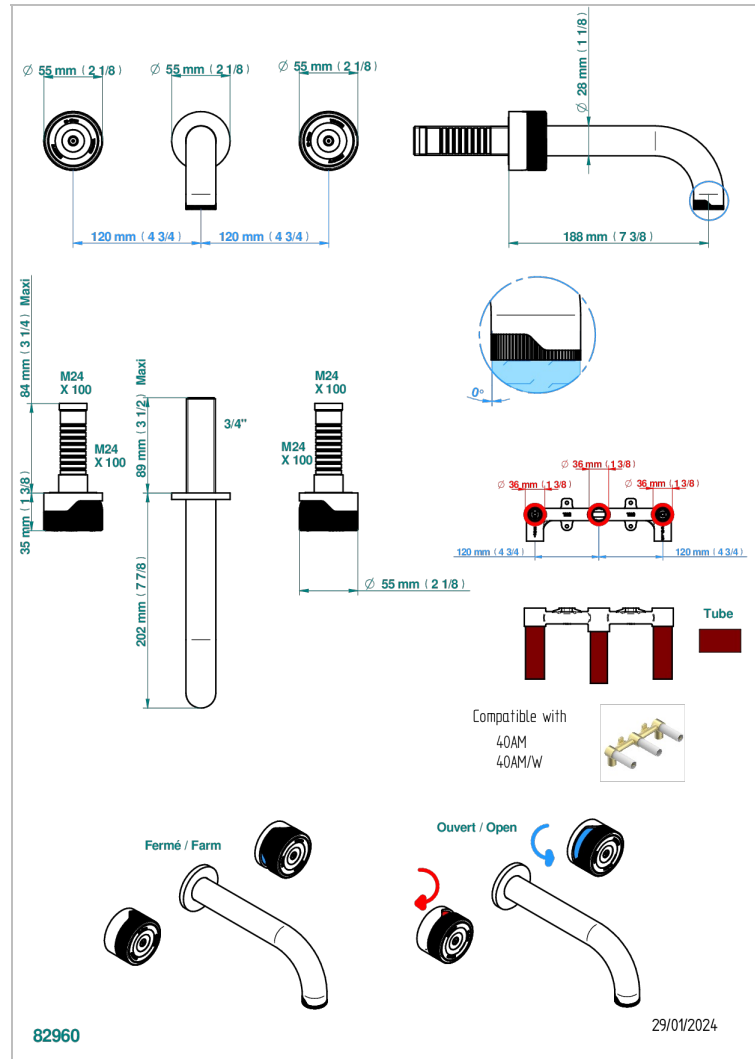

ZOOM.5

U4J-41GBT

Garniture pour mélangeur de bain mural, bec tube

CHARACTERISTIC

- Zoom.5
- Garniture pour mélangeur de bain mural, bec tube

AVAILABLE FINITIONS

Black ceram - D30
Blush PVD - H62
Brass color PVD - H49
Brown bronze color PVD - F33
Chrome polished - A02
Gold color PVD - H52

Gold mat - F07
Gold polished - F01
Graphite PVD - H64
Light coated bronze - D01
Matt Umber PVD - H67
Matt blush PVD - H60

Matt brass color PVD - H50
Matt brown bronze color PVD - F34
Matt gold color PVD - H53
Matt graphite PVD - H65
Matt nickel (American satin) - C01
Matt nickel color PVD - H56

Nickel color PVD - H55
Nickel polished - B01
Soft gold - F30
Soft matt gold - F31
Umber PVD - H66