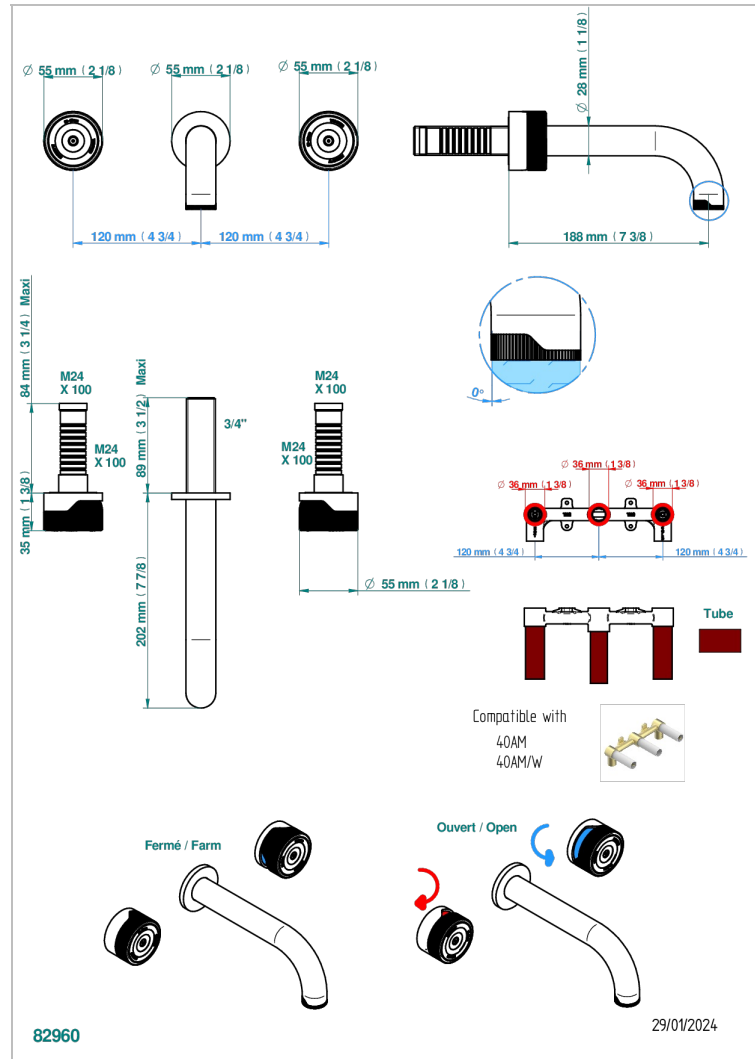

ZOOM.5

U4J-41GBT

Garniture pour mélangeur de bain mural, bec tube

CHARACTERISTIC

- Zoom.5
- Garniture pour mélangeur de bain mural, bec tube

AVAILABLE FINITIONS

Black ceram - D30
Blush PVD - H62
Brass color PVD - H49
Brown bronze color PVD - F33
Gold color PVD - H52
Graphite PVD - H64

Lacquered light bronze - D01
Matt Umber PVD - H67
Matt blush PVD - H60
Matt brass color PVD - H50
Matt brown bronze color PVD - F34
Matt gold - F07

Matt gold color PVD - H53
Matt graphite PVD - H65
Matt nickel (color finish) - C01
Matt nickel color PVD - H56
Nickel color PVD - H55
Polished chrome (color finish) - A02

Polished gold (color finish) - F01
Polished nickel - B01
Soft gold - F30
Soft matt gold - F31
Umber PVD - H66