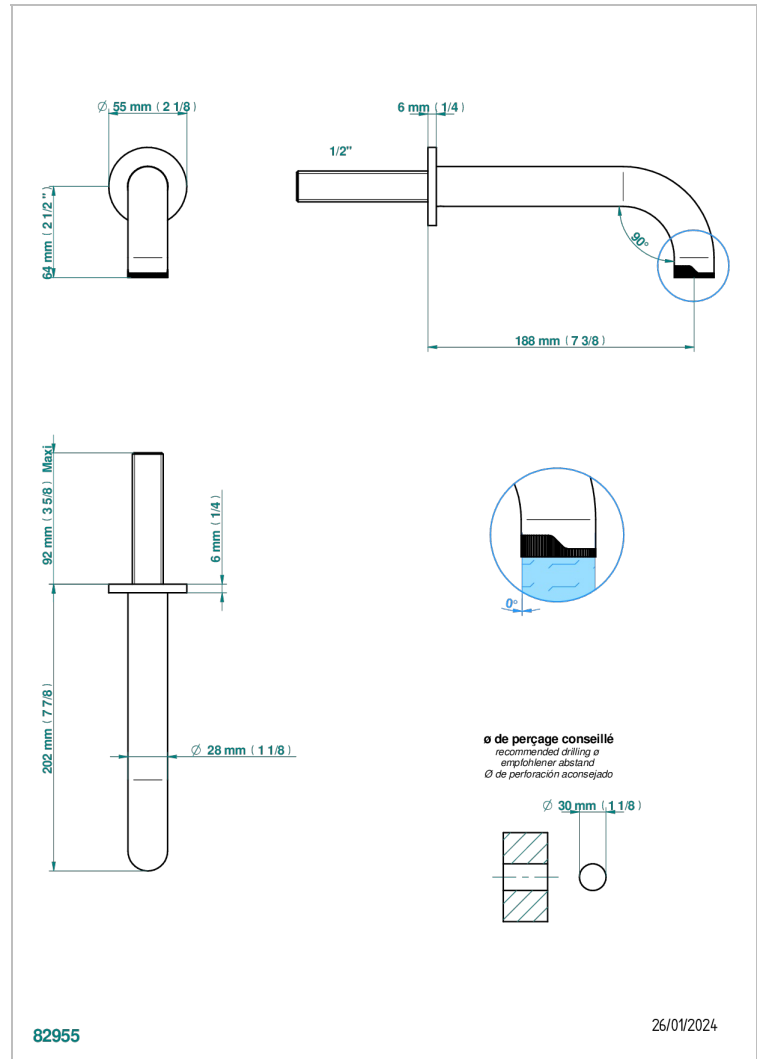

ZOOM.7

U4K-22GABT

Bec de lavabo mural tube 1/2 sans té

THG[®]
PARIS

CHARACTERISTIC

- Zoom.7
- Bec de lavabo mural tube 1/2 sans té

AVAILABLE FINITIONS

Black ceram - D30
Blush PVD - H62
Brass color PVD - H49
Brown bronze color PVD - F33
Chrome polished - A02
Gold color PVD - H52