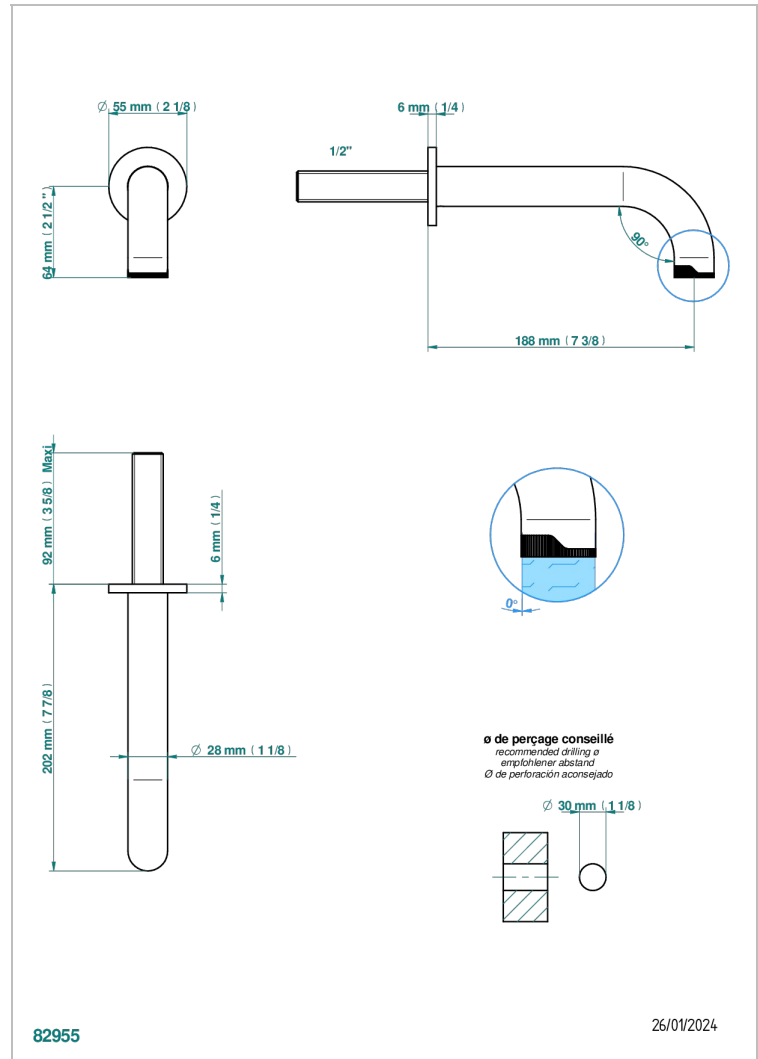

ZOOM.7

U4K-22GABT

Bec de lavabo mural tube 1/2 sans té

THG[®]
PARIS

CHARACTERISTIC

- Zoom.7
- Bec de lavabo mural tube 1/2 sans té

AVAILABLE FINITIONS

Black ceram - D30
Blush PVD - H62
Brass color PVD - H49
Brown bronze color PVD - F33
Gold color PVD - H52
Graphite PVD - H64