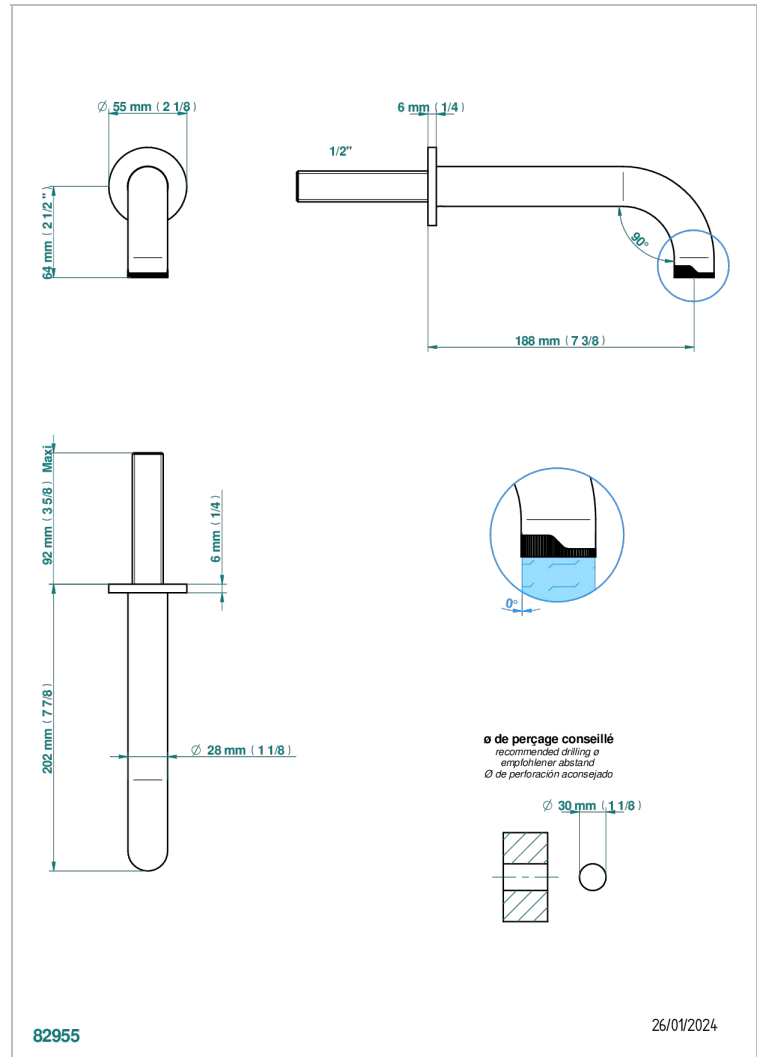

ZOOM.5

U4J-22GABT

Bec de lavabo mural tube 1/2 sans té

THG[®]
PARIS

CHARACTERISTIC

- Zoom.5
- Bec de lavabo mural tube 1/2 sans té

AVAILABLE FINITIONS

Black ceram - D30
Blush PVD - H62
Brass color PVD - H49
Brown bronze color PVD - F33
Gold color PVD - H52
Graphite PVD - H64