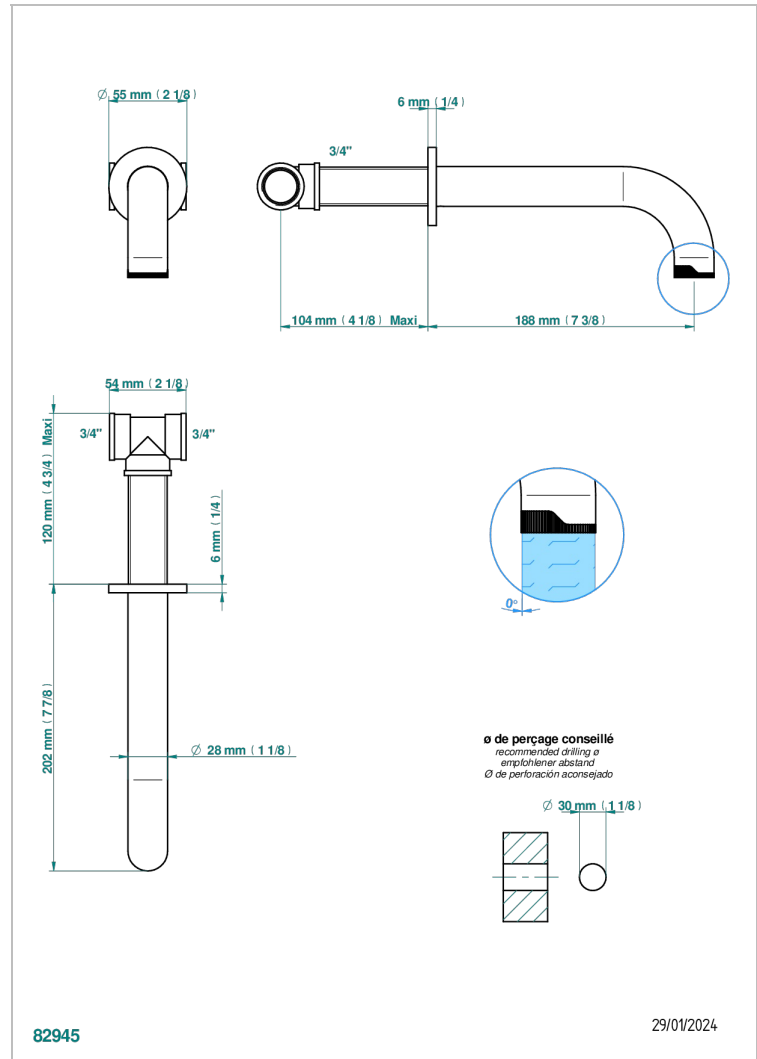

ZOOM.12

U4L-22GT

Bec de bain mural tube 3/4"

THG
PARIS

CHARACTERISTIC

- Zoom.12
- Bec de bain mural tube 3/4"

AVAILABLE FINITIONS

Black ceram - D30
Blush PVD - H62
Brass color PVD - H49
Brown bronze color PVD - F33
Gold color PVD - H52
Graphite PVD - H64