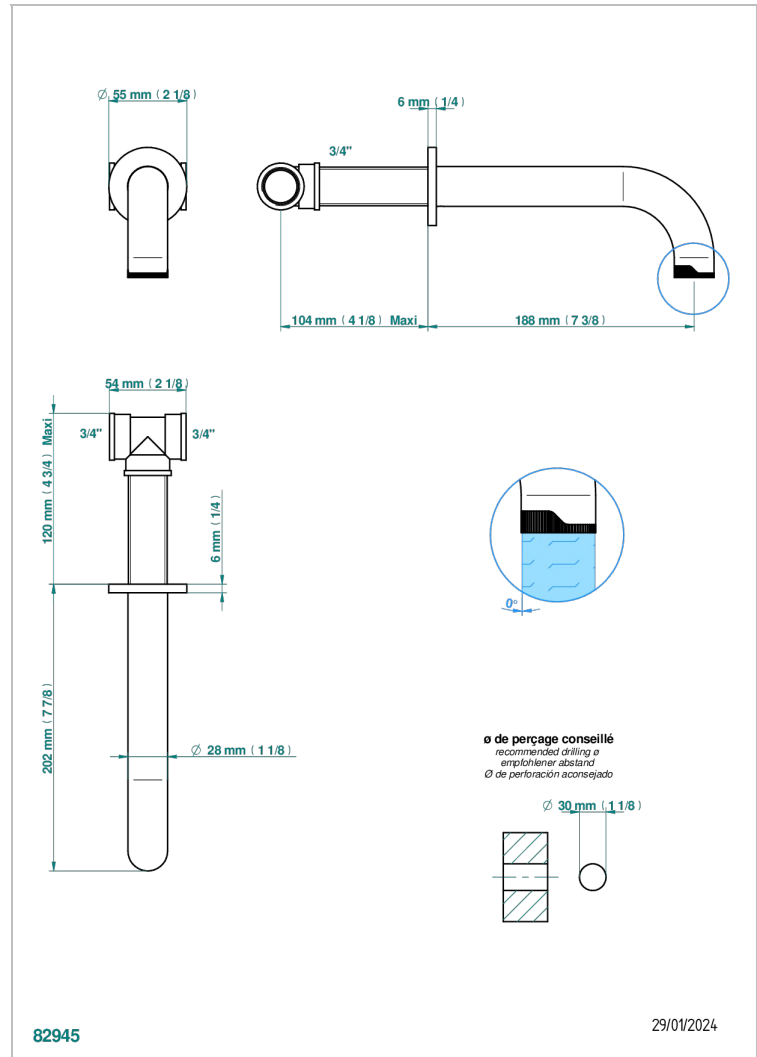

# ZOOM.7

U4K-22GT

Bec de bain mural tube 3/4"

THG  
PARIS

## CHARACTERISTIC

- Zoom.7
- Bec de bain mural tube 3/4"