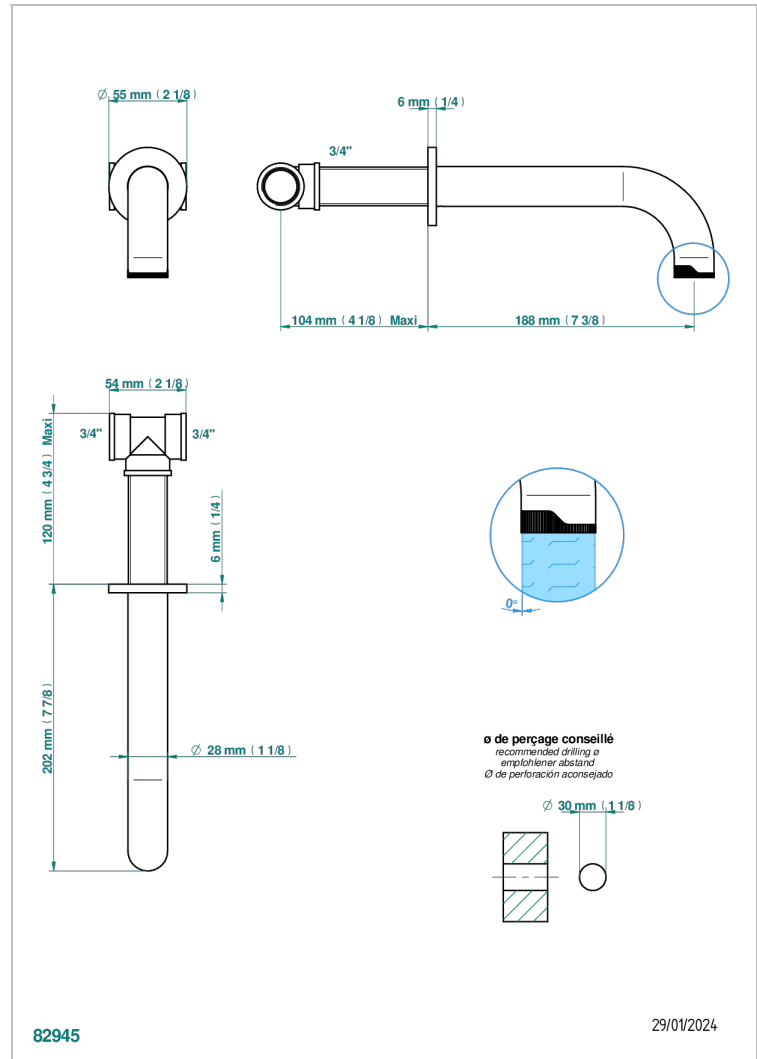

ZOOM.5

U4J-22GT

Bec de bain mural tube 3/4"

THG[®]
PARIS

CHARACTERISTIC

- Zoom.5
- Bec de bain mural tube 3/4"

AVAILABLE FINITIONS

Black ceram - D30
Blush PVD - H62
Brass color PVD - H49
Brown bronze color PVD - F33
Gold color PVD - H52
Graphite PVD - H64